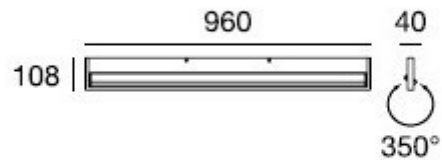

Light Attack Tac-LED Wall Light 96cm

LA3501/L

SOURCE: <https://www.davidvillagelighting.co.uk/product/Light-Attack-Tac-LED-Wall-Light-96cm/15958>

PRODUCT DESCRIPTION

Light Attack Tac-LED wall light. Satin finished white frame. This light has an adjustable facility which allows the control of the direction of the light beam. High output LED. Available in 2 sizes 96 cm and 66 cm.

PRODUCT SPECIFICATION

Light Source: 14W, 3000K, 1880lumens

Dimming: Non dimmable.

Dimensions: 10.8 cm Width
96 cm Length

For all sales and technical enquiries, please contact:

+44 (0)114 263 4266

info@davidvillagelighting.co.uk