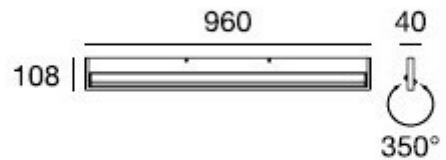

Light Attack Tac-LED Wall Light 96cm

LA3501/L

SOURCE: <https://www.davidvillagelighting.co.uk/product/Light-Attack-Tac-LED-Wall-Light-96cm/15958>

PRODUCT DESCRIPTION

Light Attack Tac-LED wall light. Satin finished white frame. This light has an adjustable facility which allows the control of the direction of the light beam. High output LED. Available in 2 sizes 96 cm and 66 cm.

PRODUCT SPECIFICATION

Light Source: 14W, 3000K, 1880lumens

Dimming: Non dimmable.

Dimensions: 10.8 cm Width
96 cm Length

For all sales and technical enquiries, please contact:

+44 (0)114 263 4266

info@davidvillagelighting.co.uk