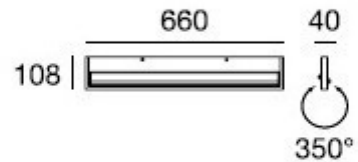

Light Attack Tac-LED Wall Light 66cm

LA3501

SOURCE: <https://www.davidvillagelighting.co.uk/product/Light-Attack-Tac-LED-Wall-Light-66cm/15935>

PRODUCT DESCRIPTION

Light Attack Tac-LED wall light. Satin finished white frame. This light has an adjustable facility which allows the control of the direction of the light beam. High output LED. Available in 2 sizes 66 cm and 96 cm.

PRODUCT SPECIFICATION

Light Source: 14W, 3000K, 1880lumens

Dimming: Non dimmable.

Dimensions: 10.8 cm Width
66 cm Length

For all sales and technical enquiries, please contact:

+44 (0)114 263 4266

info@davidvillagelighting.co.uk