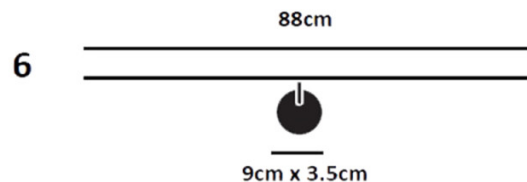

Catellani & Smith Light Stick CW LED Wall Light

LA3456/6

SOURCE: <https://www.davidvillagelighting.co.uk/product/Catellani-Smith-Light-Stick-CW-LED-Wall-Light/15930>

PRODUCT DESCRIPTION

Designer: Enzo Catellani

Catellani & Smith Light Stick CW LED Wall Light

The Light Stick CW LED Wall light by Catellani & Smith is a minimalist design that provides both luxury and functionality. The thin copper rod plated in a shimmering metallic nickel finish is expertly embellished with 4 to 6 LED light sources that are evenly spaced along the 62 - 88cm rod. This horizontal fixture was inspired by the simplicity and effectiveness of LED circuits that urged Catellani to move away from his more 'aggressive' designs toward minimalism.

This minimalist metallic Light Stick wall light is ideal for every interior style as its simple appearance allows it to blend easily into its surroundings. Place the Light Stick CW in your kitchen, living room or bedroom, or even in your commercial space. This Catellani & Smith wall light provides a glare-free ambient light that will indirectly brighten your room with ease.

Ph. credits: Nava Rapacchietta

PRODUCT SPECIFICATION

Light Source: 4: 4 x 1W, 2700K, 560 Lumens
6: 6 x 1W, 2700K, 840 Lumens

IP Code: 20

Dimming: Dimmable via triac dimming

Dimensions: 4:
Width: 62cm
Wall Mount: 9cm x 3.5cm

6:
Width: 88cm
Wall Mount: 9cm x 3.5cm