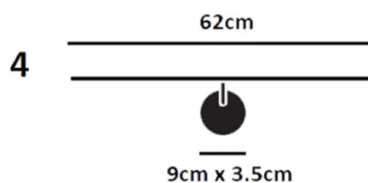

Catellani & Smith Light Stick CW LED Wall Light

LA3456/6

SOURCE: <https://www.davidvillagelighting.co.uk/product/Catellani-Smith-Light-Stick-CW-LED-Wall-Light/15930>

PRODUCT DESCRIPTION

Designer: Enzo Catellani

Catellani & Smith Light Stick CW LED Wall Light

The Light Stick CW LED Wall light by Catellani & Smith is a minimalist design that provides both luxury and functionality. The thin copper rod plated in a shimmering metallic nickel finish is expertly embellished with 4 to 6 LED light sources that are evenly spaced along the 62 - 88cm rod. This horizontal fixture was inspired by the simplicity and effectiveness of LED circuits that urged Catellani to move away from his more 'aggressive' designs toward minimalism.

This minimalist metallic Light Stick wall light is ideal for every interior style as its simple appearance allows it to blend easily into its surroundings. Place the Light Stick CW in your kitchen, living room or bedroom, or even in your commercial space. This Catellani & Smith wall light provides a glare-free ambient light that will indirectly brighten your room with ease.

Ph. credits: Nava Rapacchietta

PRODUCT SPECIFICATION

Light Source: 4: 4 x 1W, 2700K, 560 Lumens
6: 6 x 1W, 2700K, 840 Lumens

IP Code: 20

Dimming: Dimmable via triac dimming

Dimensions: 4:
Width: 62cm
Wall Mount: 9cm x 3.5cm

6:
Width: 88cm
Wall Mount: 9cm x 3.5cm