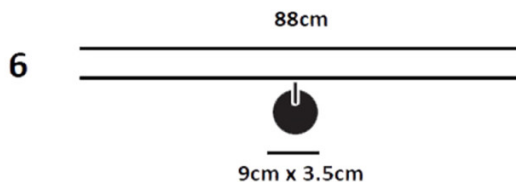

Catellani & Smith Light Stick CW LED Wall Light

LA3456/6

SOURCE: <https://www.davidvillagelighting.co.uk/product/Catellani-Smith-Light-Stick-CW-LED-Wall-Light/15930>

PRODUCT DESCRIPTION

Designer: Enzo Catellani

Catellani & Smith Light Stick CW LED Wall Light

The Light Stick CW LED Wall light by Catellani & Smith is a minimalist design that provides both luxury and functionality. The thin copper rod plated in a shimmering metallic nickel finish is expertly embellished with 4 to 6 LED light sources that are evenly spaced along the 62 - 88cm rod. This horizontal fixture was inspired by the simplicity and effectiveness of LED circuits that urged Catellani to move away from his more 'aggressive' designs toward minimalism.

This minimalist metallic Light Stick wall light is ideal for every interior style as its simple appearance allows it to blend easily into its surroundings. Place the Light Stick CW in your kitchen, living room or bedroom, or even in your commercial space. This Catellani & Smith wall light provides a glare-free ambient light that will indirectly brighten your room with ease.

Ph. credits: Nava Rapacchietta

PRODUCT SPECIFICATION

Light Source: 4: 4 x 1W, 2700K, 560 Lumens
6: 6 x 1W, 2700K, 840 Lumens

IP Code: 20

Dimming: Dimmable via triac dimming

Dimensions: 4:
Width: 62cm
Wall Mount: 9cm x 3.5cm

6:
Width: 88cm
Wall Mount: 9cm x 3.5cm