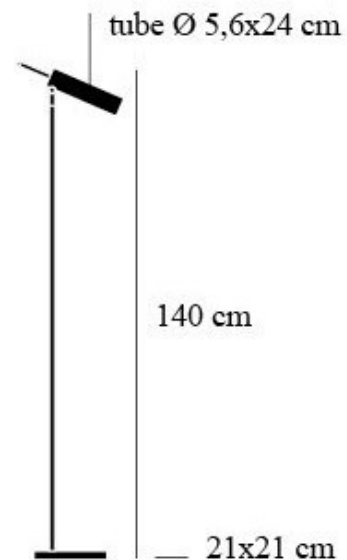

Catellani & Smith Lucenera 506 Floor Lamp

LA3453

SOURCE: <https://www.davidvillagelighting.co.uk/product/Catellani-Smith-Lucenera-506-Floor-Lamp/15926>

PRODUCT DESCRIPTION

Designer: Enzo Catellani

Catellani & Smith Lucenera 506 LED Floor Lamp

A feature of the Lucenera 506 floor lamp is the rod at the back of the shade that can be pushed in and pulled outwards to increase or decrease the light intensity and beam. by pulling back on the rod you can decrease the beam and focus on an area with increased intensity. However, when pushed forward, the rod pushes the bulb to the end of the tubular shade and, in turn, increases the size of the beam for a wider area of brightness. This adjustability makes the Lucenera 506 floor lamp an ideal task light for a study or reading area.

Ph. credits: Nava Rapacchietta

PRODUCT SPECIFICATION

- Light Source:** 1 x Max 5.5W GU10 LED (excluded)
- IP Code:** 20
- Dimming:** Integrated on/off switch on the product.
- Dimensions:** Shade: Ø5.6cm
Height: 140cm
Shade Length: 24cm
Base: 21cm x 21cm