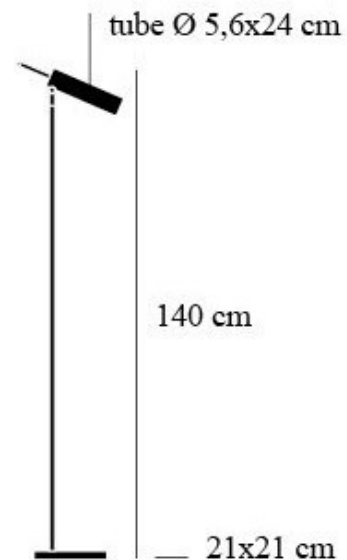

A feature of the Lucenera 506 floor lamp is the rod at the back of the shade that can be pushed in and pulled outwards to increase or decrease the light intensity and beam. by pulling back on the rod you can decrease the beam and focus on an area with increased intensity. However, when pushed forward, the rod pushes the bulb to the end of the tubular shade and, in turn, increases the size of the beam for a wider area of brightness. This adjustability makes the Lucenera 506 floor lamp an ideal task light for a study or reading area.

## PRODUCT SPECIFICATION

- Light Source:** 1 x Max 5.5W GU10 LED (excluded)
- IP Code:** 20
- Dimming:** Integrated on/off switch on the product.
- Dimensions:** Shade: Ø5.6cm  
Height: 140cm  
Shade Length: 24cm  
Base: 21cm x 21cm