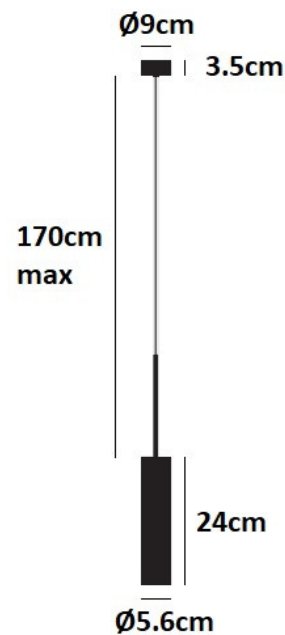

A rod on the back of the tubular shade allows you to push the light source closer to the opening or pull further back into the shade. This action allows you to increase or decrease the light intensity and the size of the beam. This puts the emphasis on the functionality and importance of the light rather than the lamp. This makes the Lucenera 504 pendant ideal as a stylish task light that will focus and direct its glow.

Ph. credits: Nava Rapacchietta

PRODUCT SPECIFICATION

Light Source: 1 x Max 5.4W GU10 LED (excluded)

IP Code: 20

Dimming: Dimmable via mains phase dimming.

Dimensions: Tube: Ø5.6cm x 24cm
Cable Length: 170cm
Canopy: Ø9cm x 3.5cm