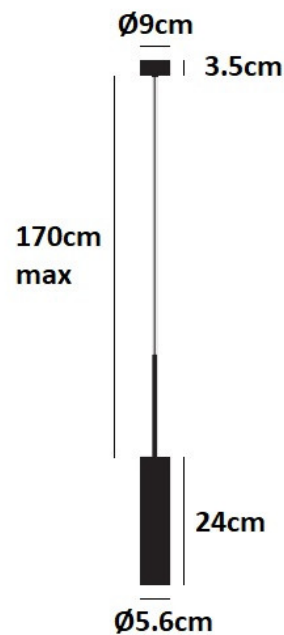

A rod on the back of the tubular shade allows you to push the light source closer to the opening or pull further back into the shade. This action allows you to increase or decrease the light intensity and the size of the beam. This puts the emphasis on the functionality and importance of the light rather than the lamp. This makes the Lucenera 504 pendant ideal as a stylish task light that will focus and direct its glow.

Ph. credits: Nava Rapacchietta

PRODUCT SPECIFICATION

Light Source: 1 x Max 5.4W GU10 LED (excluded)

IP Code: 20

Dimming: Dimmable via mains phase dimming.

Dimensions: Tube: Ø5.6cm x 24cm
Cable Length: 170cm
Canopy: Ø9cm x 3.5cm