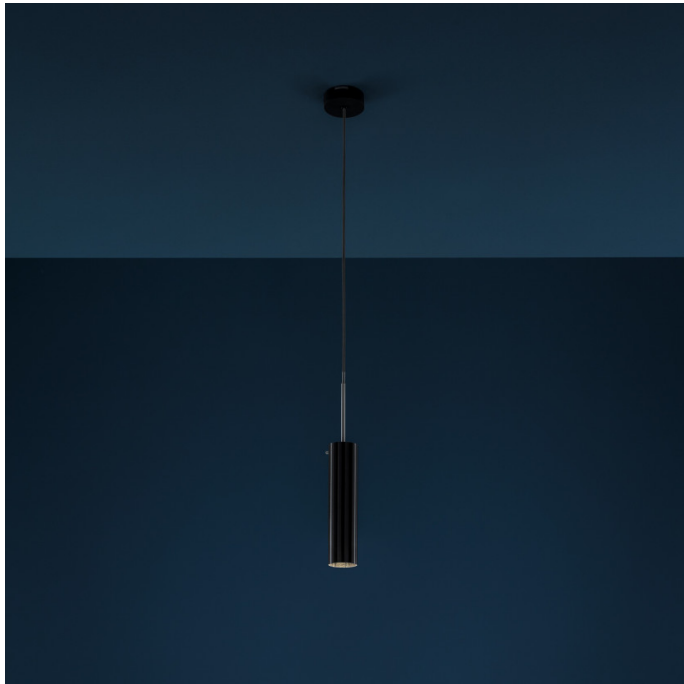

Catellani & Smith Lucenera 504 Pendant Light

LA3452

SOURCE: <https://www.davidvillagelighting.co.uk/product/Catellani-Smith-Lucenera-504-Pendant-Light/15925>

PRODUCT DESCRIPTION

Designer: Enzo Catellani

Catellani & Smith Lucenera 504 LED Pendant Light

The Lucenera pendant is a minimalist design that provides a simple downlight, ideal for bringing a spotlight above a table or workspace. The minimal design is available in a black finish that complements every interior and style. The concept behind the Lucenera is taking the limelight off the lamp and giving centre stage to the light. This is clear through the detailing of the design and the way in which the light can be adjusted and enjoyed.

A rod on the back of the tubular shade allows you to push the light source closer to the opening or pull further back into the shade. This action allows you to increase or decrease the light intensity and the size of the beam. This puts the emphasis on the functionality and importance of the light rather than the lamp. This makes the Lucenera 504 pendant ideal as a stylish task light that will focus and direct its glow.

Ph. credits: Nava Rapacchietta

PRODUCT SPECIFICATION

Light Source: 1 x Max 5.4W GU10 LED (excluded)

IP Code: 20

Dimming: Dimmable via mains phase dimming.

Dimensions: Tube: Ø5.6cm x 24cm
Cable Length: 170cm
Canopy: Ø9cm x 3.5cm