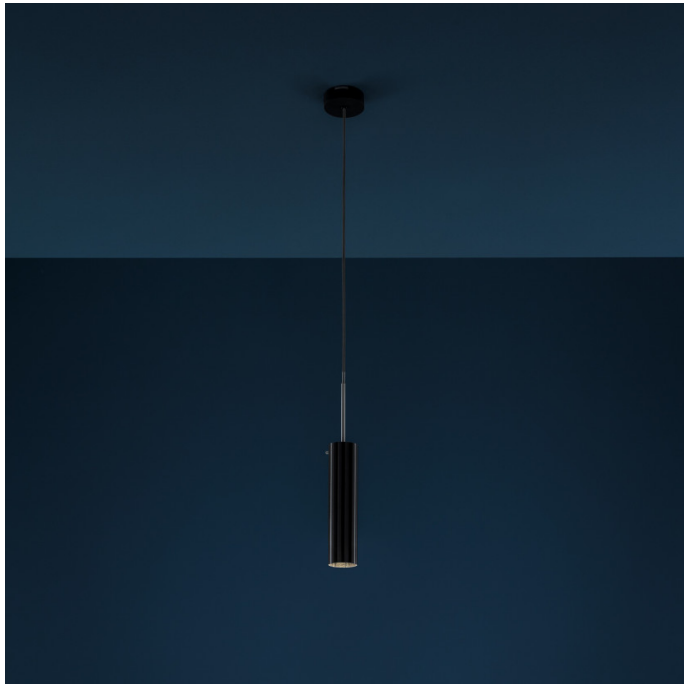

Catellani & Smith Lucenera 504 LED Pendant Light

LA3452

SOURCE: <https://www.davidvillagelighting.co.uk/product/Catellani-Smith-Lucenera-504-LED-Pendant-Light/15925>

PRODUCT DESCRIPTION

Designer: Enzo Catellani

Catellani & Smith Lucenera 504 LED Pendant Light

The Lucenera pendant is a minimalist design that provides a simple downlight, ideal for bringing a spotlight above a table or workspace. The minimal design is available in a black finish that complements every interior and style. The concept behind the Lucenera is taking the limelight off the lamp and giving centre stage to the light. This is clear through the detailing of the design and the way in which the light can be adjusted and enjoyed.

A rod on the back of the tubular shade allows you to push the light source closer to the opening or pull further back into the shade. This action allows you to increase or decrease the light intensity and the size of the beam. This puts the emphasis on the functionality and importance of the light rather than the lamp. This makes the Lucenera 504 pendant ideal as a stylish task light that will focus and direct its glow.

Ph. credits: Nava Rapacchietta

PRODUCT SPECIFICATION

Light Source: 1 x Max 5.4W GU10 LED (excluded)

IP Code: 20

Dimming: Dimmable via mains phase dimming.

Dimensions: Tube: Ø5.6cm x 24cm
Cable Length: 170cm
Canopy: Ø9cm x 3.5cm