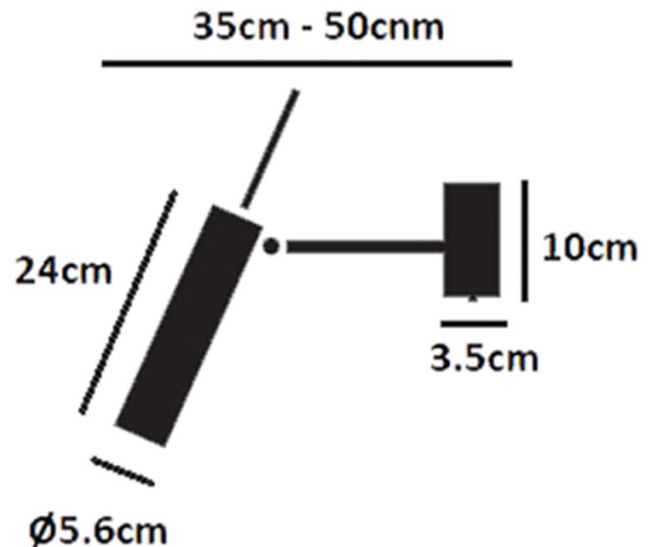

The Lucenera 502 wall light by Catellani & Smith is a practical design with a stylish look. This wall light can be adjusted to not only the perfect lumen output but also to the perfect angle. This Catellani & Smith wall light puts a stylish twist on a functional task wall light. With the adjustable elements paired with the modern exterior, you no longer have to have dull and boring task lights for your desk, bedside, or reading space.

Ph. credits: Nava Rapacchietta

PRODUCT SPECIFICATION

- Light Source:** 1 x Max 5.5W GU10 LED (excluded)
- IP Code:** 20
- Dimming:** Integrated on/off switch on the product.
- Dimensions:** Shade: Ø5.6cm
Shade Length: 24cm
Depth from Wall: 35cm - 50cm
Base: 10cm x 3.5cm