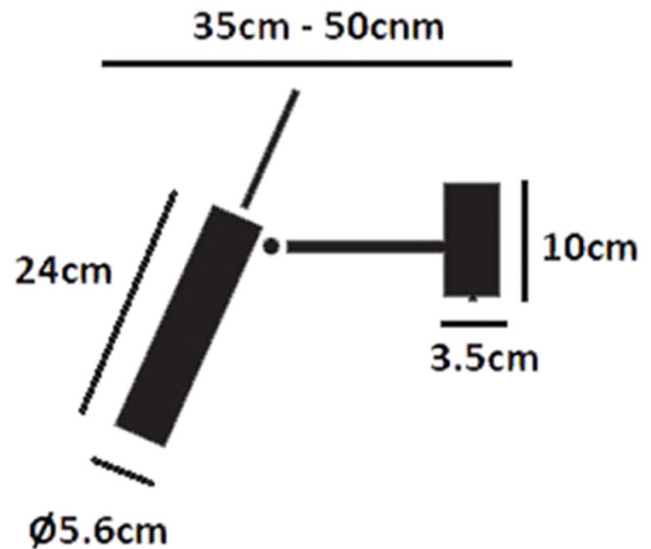

Catellani & Smith Lucenera 502 LED Wall Light

The Lucenera 502 wall light by Catellani & Smith is a practical design with a stylish look. This wall light can be adjusted to not only the perfect lumen output but also to the perfect angle. This Catellani & Smith wall light puts a stylish twist on a functional task wall light. With the adjustable elements paired with the modern exterior, you no longer have to have dull and boring task lights for your desk, bedside, or reading space.

Ph. credits: Nava Rapacchietta

PRODUCT SPECIFICATION

- Light Source:** 1 x Max 5.5W GU10 LED (excluded)
- IP Code:** 20
- Dimming:** Integrated on/off switch on the product.
- Dimensions:** Shade: Ø5.6cm
Shade Length: 24cm
Depth from Wall: 35cm - 50cm
Base: 10cm x 3.5cm