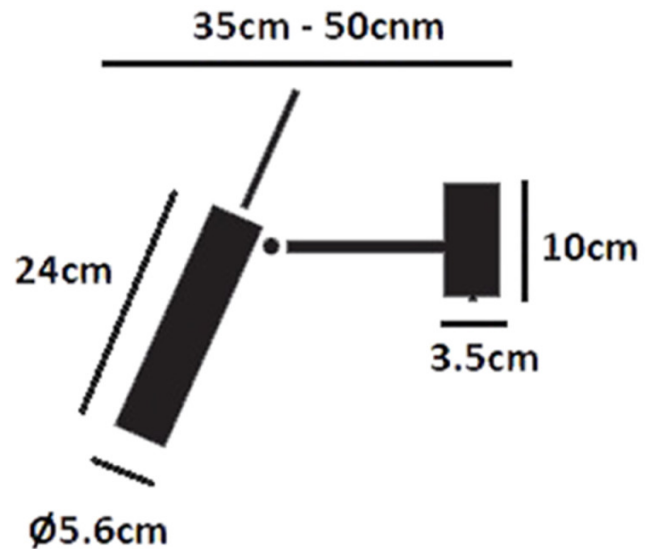

Catellani & Smith Lucenera 502 LED Wall Light

The Lucenera 502 wall light by Catellani & Smith is a practical design with a stylish look. This wall light can be adjusted to not only the perfect lumen output but also to the perfect angle. This Catellani & Smith wall light puts a stylish twist on a functional task wall light. With the adjustable elements paired with the modern exterior, you no longer have to have dull and boring task lights for your desk, bedside, or reading space.

Ph. credits: Nava Rapacchietta

PRODUCT SPECIFICATION

- Light Source:** 1 x Max 5.5W GU10 LED (excluded)
- IP Code:** 20
- Dimming:** Integrated on/off switch on the product.
- Dimensions:** Shade: Ø5.6cm
Shade Length: 24cm
Depth from Wall: 35cm - 50cm
Base: 10cm x 3.5cm