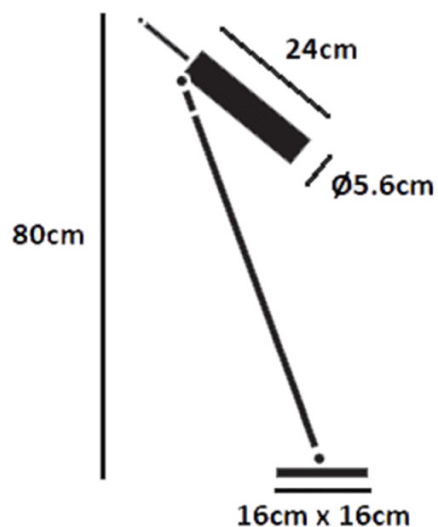

The appearance of this lamp does not compromise its practicality. With an on/off switch attached to the cable, it is easily switched on and off. However, the Lucenera table lamp has another adaptable feature that allows you to adjust the volume and intensity of the light beam. The elongated metallic rod at the back of the shade can be pushed forward and pulled backward to move the bulb within the shade either closer to the end of the tube or further in. This simple mechanism is an easy and ingenious way in which you can alter the light beam to make it ideal for the task or the space it is in.

## PRODUCT SPECIFICATION

**Light Source:** 1 x Max 5.5W GU10 LED (excluded)

**IP Code:** 20

**Dimming:** In-line on/off switch included on cable.

**Dimensions:** Height: 80cm  
Shade Length: 24cm  
Shade: Ø5.6cm  
Base: 16cm x 16cm