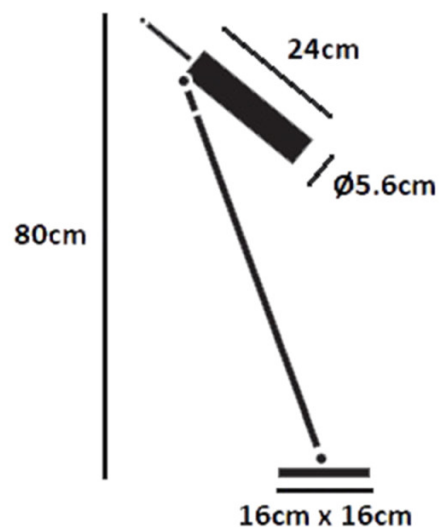

The appearance of this lamp does not compromise its practicality. With an on/off switch attached to the cable, it is easily switched on and off. However, the Lucenera table lamp has another adaptable feature that allows you to adjust the volume and intensity of the light beam. The elongated metallic rod at the back of the shade can be pushed forward and pulled backward to move the bulb within the shade either closer to the end of the tube or further in. This simple mechanism is an easy and ingenious way in which you can alter the light beam to make it ideal for the task or the space it is in.

## PRODUCT SPECIFICATION

**Light Source:** 1 x Max 5.5W GU10 LED (excluded)

**IP Code:** 20

**Dimming:** In-line on/off switch included on cable.

**Dimensions:** Height: 80cm  
Shade Length: 24cm  
Shade: Ø5.6cm  
Base: 16cm x 16cm