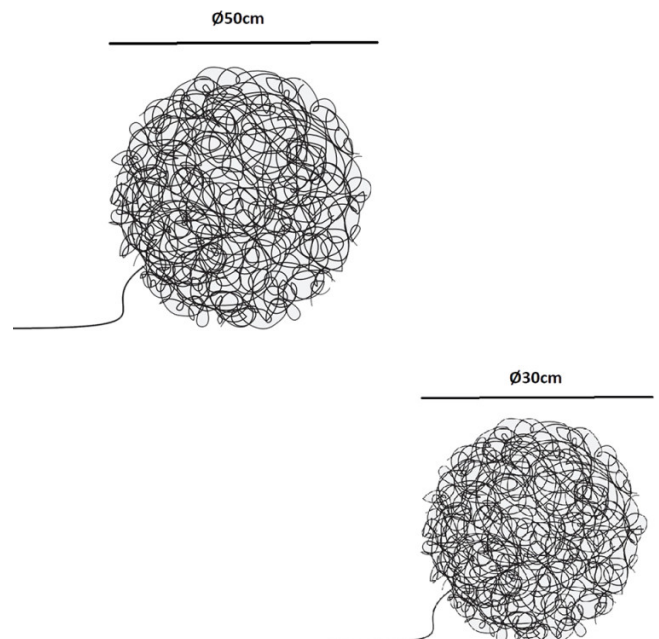

Catellani & Smith Fil de Fer Floor Lamp

LA3428/30

SOURCE: <https://www.davidvillagelighting.co.uk/product/Catellani-Smith-Fil-de-Fer-Floor-Lamp/15892>

PRODUCT DESCRIPTION

Designer: Enzo Catellani

Catellani & Smith Fil de Fer Floor Light

The iconic shade of the Fil de Fer floor light is formed through the weaving of wire aluminium that is backlit by an arrangement of bulbs on the inside of the sphere. Designed and made by Enzo Catellani, this lamp was originally installed as a special commission in Catellani's workshop. Due to its enchanting atmosphere and elegant appearance, this magical lamp was brought back to the drawing board and was quickly developed into the light it is today.

Catellani decided to continue working on the Fil de Fer design and once released it became one of Catellani & Smiths' most successful designs. The glistening aluminium is formed in such a way that it is unique to every shade. Each shade is completely different and expresses the love and passion of the craftsmanship as each shade is handcrafted with care. The floor lamp is dimmable and easily placed wherever style and light are needed. Whether that be in a living space, hallway or bedroom, the Ful de Fer floor lamp adds a plentiful touch to any space.

Ph. credits: Nava Rapacchietta

PRODUCT SPECIFICATION

Light Source: **Ø30cm:** 8 x Max 1.5W G4 LED (excluded)
Ø50cm: 10 x Max 1.5W G4 LED (excluded)

IP Code: 20

Dimming: In-line dimmer included on cable.

Dimensions: Ø30cm:
Shade: Ø30cm
Cable Length: 350cm

Ø50cm:
Shade: Ø50cm
Cable Length: 350cm