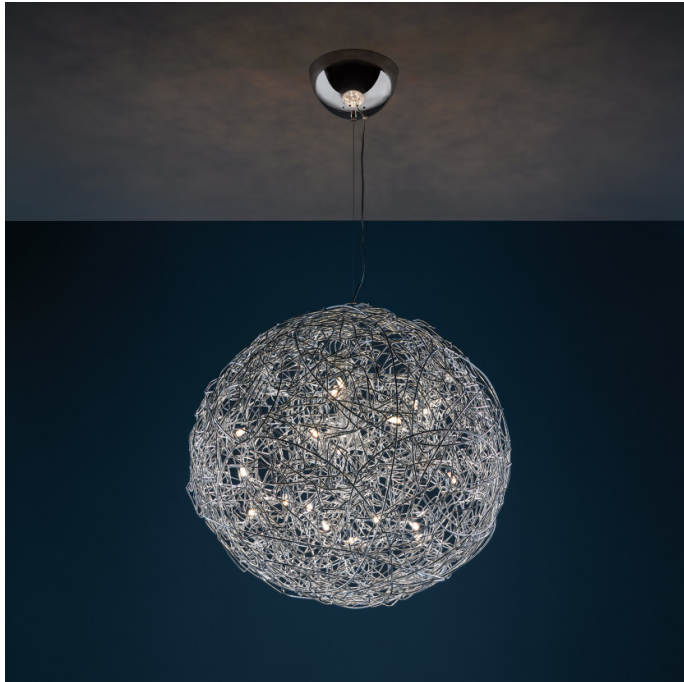

Catellani & Smith Fil de Fer Pendant Light

LA3426/50

SOURCE: <https://www.davidvillagelighting.co.uk/product/Catellani-Smith-Fil-de-Fer-Pendant-Light/15888>

PRODUCT DESCRIPTION

Designer: Enzo Catellani

Catellani & Smith Fil de Fer Pendant Light

The Fil de Fer Pendant Light was designed by Enzo Catellani and features a dramatic shade that is beautifully backlit by an arrangement of 12 lights, all highlighting the spectacular craftsmanship of the natural aluminium. Created as an experiment and placed in Catellani's workshop, the Ful de Fer pendant was admired by onlookers and created an enchanting atmosphere. This led Enzo Catellani to add the Ful de Fer to his collection as it was well-loved and is now well-known.

Since its initial release, this pendant design has quickly become one of Catellani & Smith's most iconic designs. Ideal for above a dining table or as a stunning talking point in a living area or hallway, this pendant light will bring a majestic magical touch to anywhere in your home or commercial space.