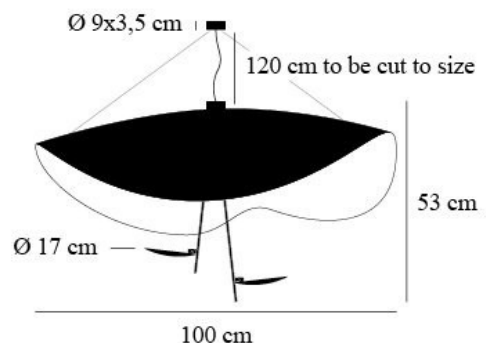

Ph credits: Nava Rapacchietta

PRODUCT SPECIFICATION

Light Source: 2 x 17W, 2700K, 3400 Lumens

IP Code: 20

Dimming: Dimmable using trailing edge dimming.

Dimensions: Disc: Ø17cm
Height: 53cm
Width: 100cm
Ceiling Canopy: Ø9cm x 3.5cm
Maximum Drop Height: 120cm