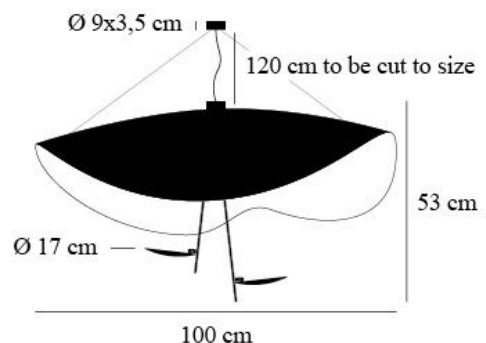

## PRODUCT SPECIFICATION

- Light Source:** 2 x 17W, 2700K, 3400 Lumens
- IP Code:** 20
- Dimming:** Dimmable using trailing edge dimming.
- Dimensions:** Disc: Ø17cm  
Height: 53cm  
Width: 100cm  
Ceiling Canopy: Ø9cm x 3.5cm  
Maximum Drop Height: 120cm