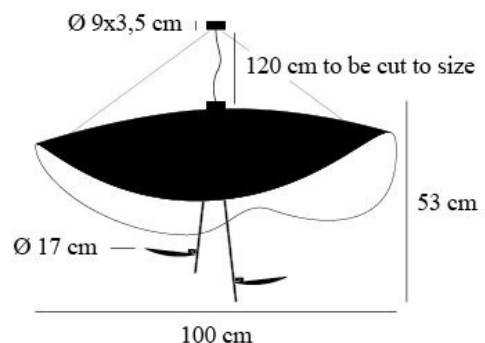

Ph credits: Nava Rapacchietta

PRODUCT SPECIFICATION

Light Source: 2 x 17W, 2700K, 3400 Lumens

IP Code: 20

Dimming: Dimmable using trailing edge dimming.

Dimensions: Disc: Ø17cm
Height: 53cm
Width: 100cm
Ceiling Canopy: Ø9cm x 3.5cm
Maximum Drop Height: 120cm