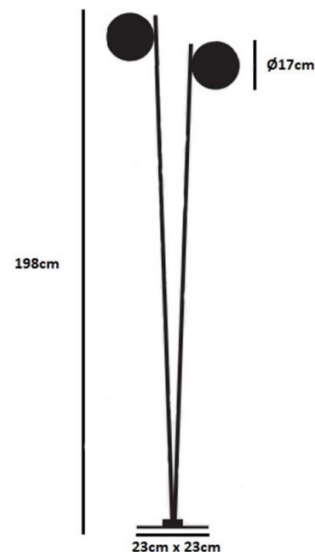

## PRODUCT SPECIFICATION

- Light Source:** 2 x 17W, 2700K, 3400 Lumens  
**IP Code:** 20  
**Dimming:** In-line dimmer included on cable.  
**Dimensions:** Shade: Ø17cm  
 Height: 198cm  
 Width: 44cm  
 Base: 23cm x 23cm