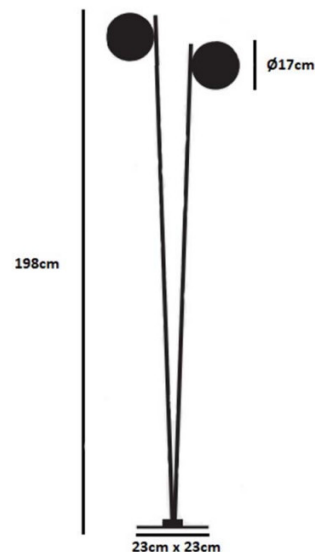

The Lederam F2 floor lamp by Catellani & Smith is a demonstration of the majestic beauty that Catellani & Smith bring to each and every one of their products, another beautiful design by Enzo Catellani. The tall slim stems reach an impressive 198cm high and lifts the aesthetic of a room to bring another level of light to your space. The two shades placed at the very top of the two stems provide a gentle indirect light that can be angled towards a wall or corner of your room to create an ambient backlight.

Also available in a chrome, copper, gold, and black finish. For further details, pricing and orders please [contact us](#).

Ph credits: Nava Rapacchietta

PRODUCT SPECIFICATION

- Light Source:** 2 x 17W, 2700K, 3400 Lumens
- IP Code:** 20
- Dimming:** In-line dimmer included on cable.
- Dimensions:** Shade: Ø17cm
Height: 198cm
Width: 44cm
Base: 23cm x 23cm