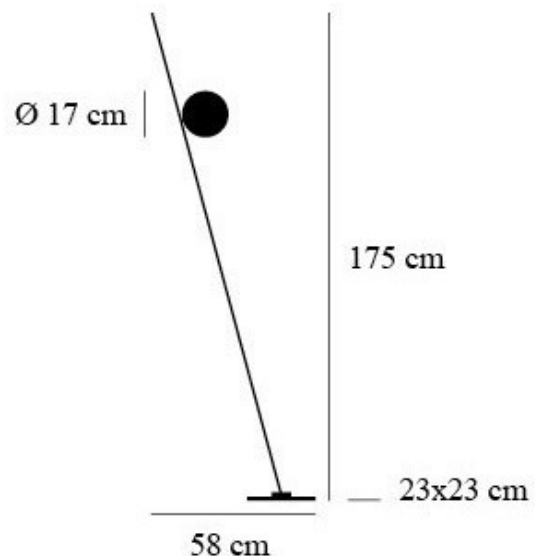

IP Code: 20

Dimming: In-line dimmer on the cable.

Dimensions: Shade: Ø17cm
Height: 175cm
Width: 58cm
Base: 23cm x 23cm

For all sales and technical enquiries, please contact:

+44 (0)114 263 4266

info@davidvillagelighting.co.uk