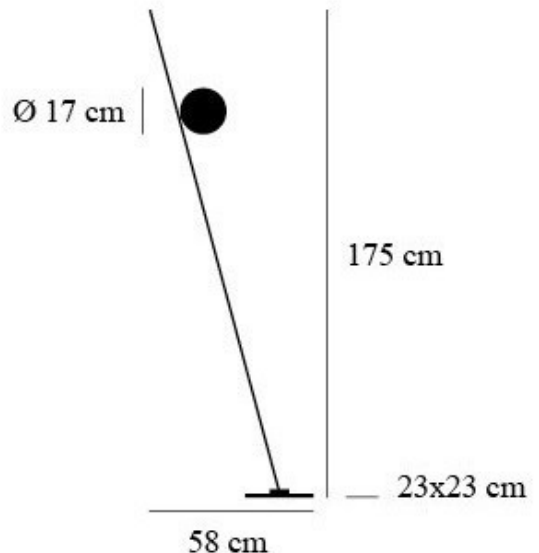

Also available in a chrome, gold, and white finish. For further details, pricing and orders please [contact us](#).

Ph credits: Nava Rapacchietta

PRODUCT SPECIFICATION

- Light Source:** 17W, 2700K, 1400 Lumens
- IP Code:** 20
- Dimming:** In-line dimmer on the cable.
- Dimensions:** Shade: Ø17cm
Height: 175cm
Width: 58cm
Base: 23cm x 23cm