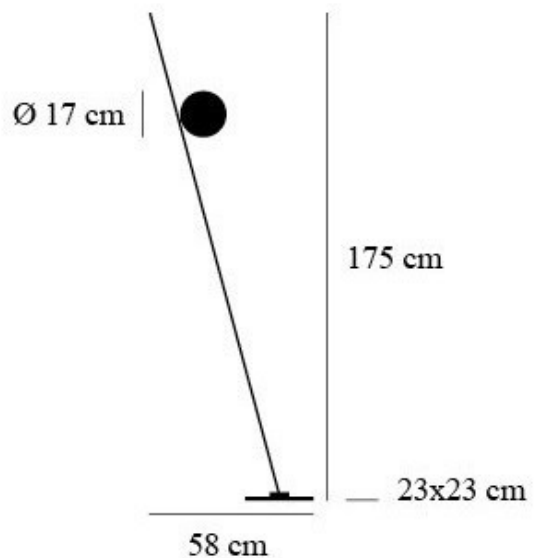

Also available in a chrome, gold, and white finish. For further details, pricing and orders please [contact us](#).

Ph credits: Nava Rapacchietta

PRODUCT SPECIFICATION

- Light Source:** 17W, 2700K, 1400 Lumens
- IP Code:** 20
- Dimming:** In-line dimmer on the cable.
- Dimensions:** Shade: Ø17cm
Height: 175cm
Width: 58cm
Base: 23cm x 23cm