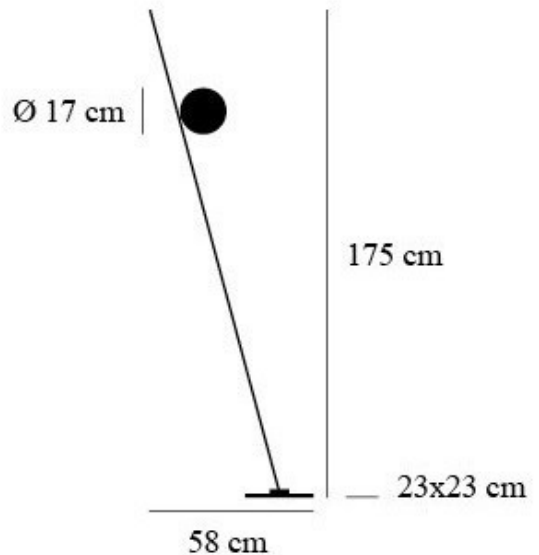

Also available in a chrome, gold, and white finish. For further details, pricing and orders please [contact us](#).

Ph credits: Nava Rapacchietta

PRODUCT SPECIFICATION

- Light Source:** 17W, 2700K, 1400 Lumens
- IP Code:** 20
- Dimming:** In-line dimmer on the cable.
- Dimensions:** Shade: Ø17cm
Height: 175cm
Width: 58cm
Base: 23cm x 23cm