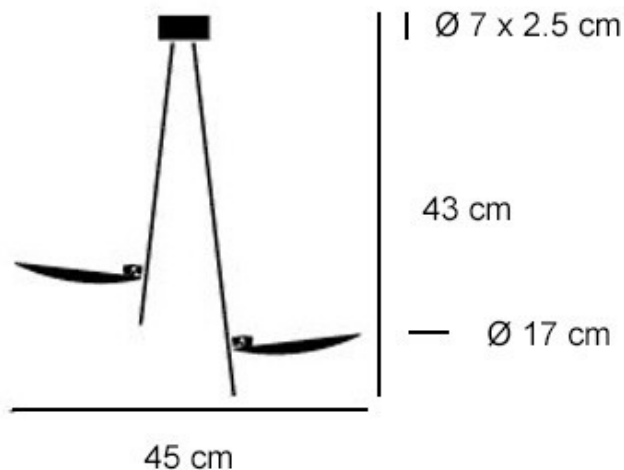

Also available in a chrome and copper finish. For further details, pricing and orders please [contact us](#).

Ph credits: Nava Rapacchietta

PRODUCT SPECIFICATION

- Light Source:** 2 x 17W, 2700K, 3400 Lumens
- IP Code:** 20
- Dimming:** Dimmable via 1-10v dimming systems. Please consult your electrician, additional wiring may be required on site.
- Dimensions:** Disks: Ø17cm
Height: 43cm
Width: 45cm
Ceiling Canopy: Ø7cm x 2.5 cm