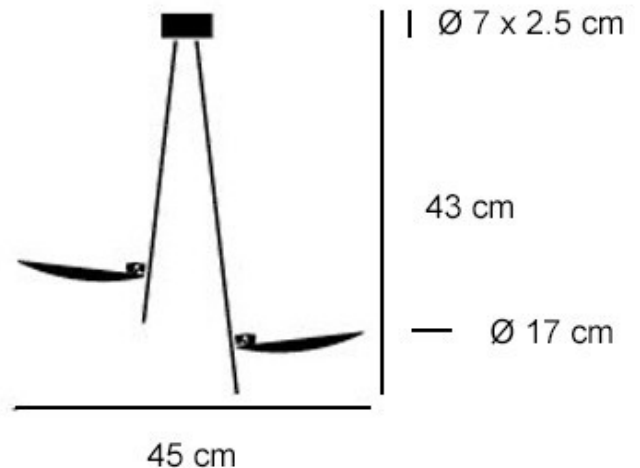

Also available in a chrome and copper finish. For further details, pricing and orders please [contact us](#).

Ph credits: Nava Rapacchietta

PRODUCT SPECIFICATION

- Light Source:** 2 x 17W, 2700K, 3400 Lumens
- IP Code:** 20
- Dimming:** Dimmable via 1-10v dimming systems. Please consult your electrician, additional wiring may be required on site.
- Dimensions:** Disks: Ø17cm
Height: 43cm
Width: 45cm
Ceiling Canopy: Ø7cm x 2.5 cm