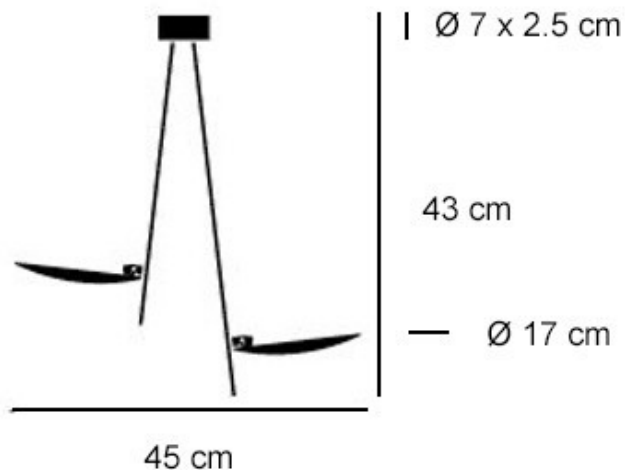

Also available in a chrome and copper finish. For further details, pricing and orders please [contact us](#).

Ph credits: Nava Rapacchietta

PRODUCT SPECIFICATION

- Light Source:** 2 x 17W, 2700K, 3400 Lumens
- IP Code:** 20
- Dimming:** Dimmable via 1-10v dimming systems. Please consult your electrician, additional wiring may be required on site.
- Dimensions:** Disks: Ø17cm
Height: 43cm
Width: 45cm
Ceiling Canopy: Ø7cm x 2.5 cm