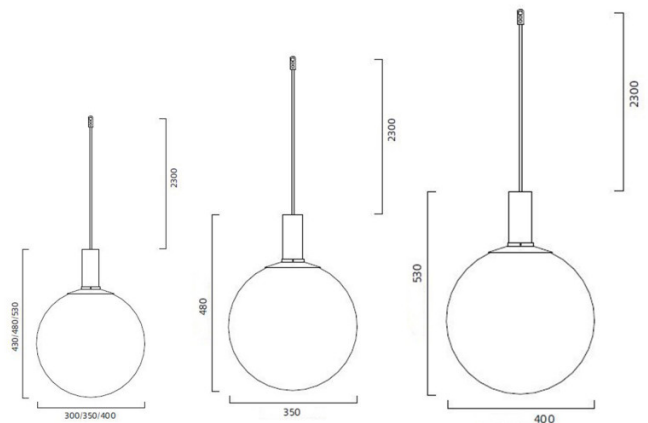

Zero Fog LED Pendant

LA3417/C

SOURCE: <https://www.davidvillagelighting.co.uk/product/Zero-Fog-LED-Pendant/15878>

PRODUCT DESCRIPTION

Designer: Front

Fog by Zero

With no apparent light source, Fog looks like a flaming planet, a mystical hovering globe. The glass is blasted on the inside, graduated smoothly from completely covering the bottom to disappearing up near the metal socket, where the light source is well hidden. Fog creates a new effect with classical materials and proven technology. The light appears to shoot up from the bottom of the globe, emitting an ambient glow that rises like a magically fiery fog.

PRODUCT SPECIFICATION

Light Source: 4W, 2700K, 395 lumens

IP Code: 20

Dimensions: D300 - Ø 30cm, 43cm H
D350 - Ø 35cm, 48 cm H
D400 - Ø 40cm, 53cm

230 cm cable length

For all sales and technical enquiries, please contact: