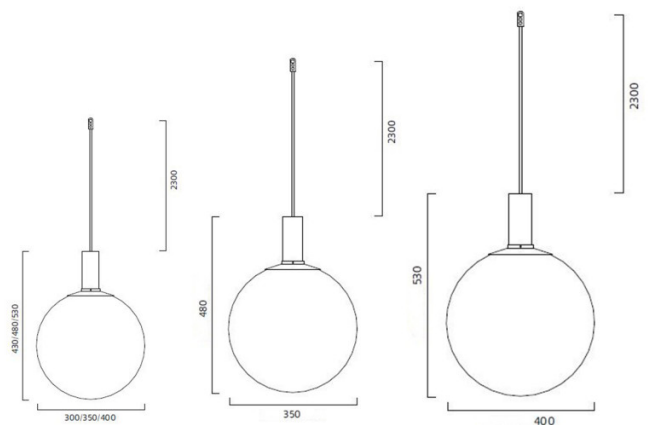

## PRODUCT SPECIFICATION

**Light Source:** 4W, 2700K, 395 lumens

**IP Code:** 20

**Dimensions:** D300 - Ø 30cm, 43cm H  
D350 - Ø 35cm, 48 cm H  
D400 - Ø 40cm, 53cm

230 cm cable length

**For all sales and technical enquiries, please contact:**