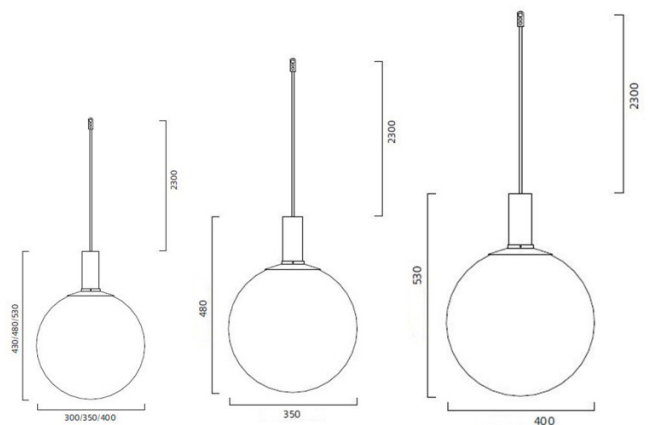

Zero Fog LED Pendant

LA3417/C

SOURCE: <https://www.davidvillagelighting.co.uk/product/Zero-Fog-LED-Pendant/15878>

PRODUCT DESCRIPTION

Designer: Front

Fog by Zero

With no apparent light source, Fog looks like a flaming planet, a mystical hovering globe. The glass is blasted on the inside, graduated smoothly from completely covering the bottom to disappearing up near the metal socket, where the light source is well hidden. Fog creates a new effect with classical materials and proven technology. The light appears to shoot up from the bottom of the globe, emitting an ambient glow that rises like a magically fiery fog.

PRODUCT SPECIFICATION

Light Source: 4W, 2700K, 395 lumens

IP Code: 20

Dimensions: D300 - Ø 30cm, 43cm H
 D350 - Ø 35cm, 48 cm H
 D400 - Ø 40cm, 53cm

230 cm cable length

For all sales and technical enquiries, please contact: