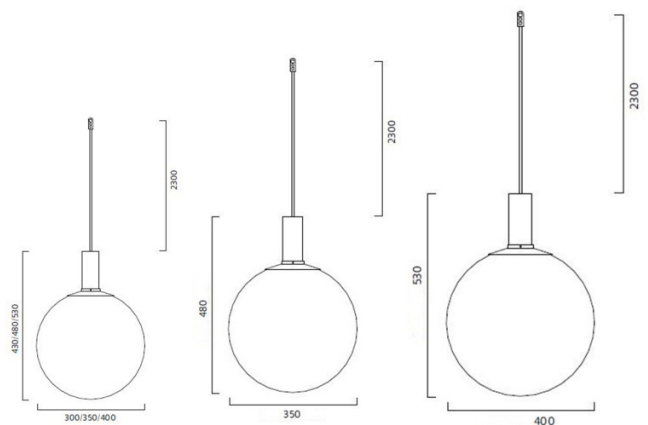

Zero Fog LED Pendant

LA3417/C

SOURCE: <https://www.davidvillagelighting.co.uk/product/Zero-Fog-LED-Pendant/15878>

PRODUCT DESCRIPTION

Designer: Front

Fog by Zero

With no apparent light source, Fog looks like a flaming planet, a mystical hovering globe. The glass is blasted on the inside, graduated smoothly from completely covering the bottom to disappearing up near the metal socket, where the light source is well hidden. Fog creates a new effect with classical materials and proven technology. The light appears to shoot up from the bottom of the globe, emitting an ambient glow that rises like a magically fiery fog.

PRODUCT SPECIFICATION

Light Source: 4W, 2700K, 395 lumens

IP Code: 20

Dimensions: D300 - Ø 30cm, 43cm H
D350 - Ø 35cm, 48 cm H
D400 - Ø 40cm, 53cm

230 cm cable length

For all sales and technical enquiries, please contact: