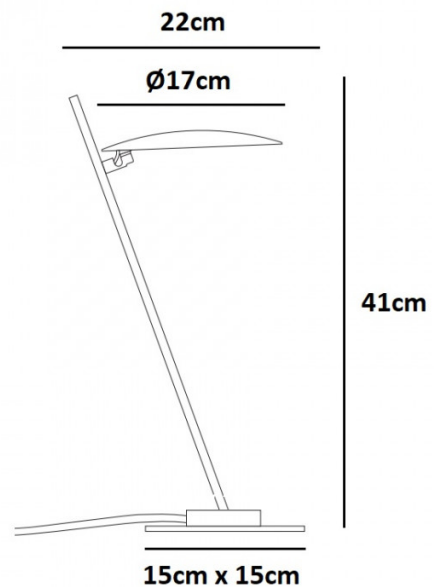

## PRODUCT SPECIFICATION

**Light Source:** 10W, 2700K, 1441 Lumens

**IP Code:** 20

**Dimming:** In-line dimmer included on cable.

**Dimensions:** Shade: Ø17cm  
Height: 41cm  
Width: 22cm  
Base: 15cm x 15cm