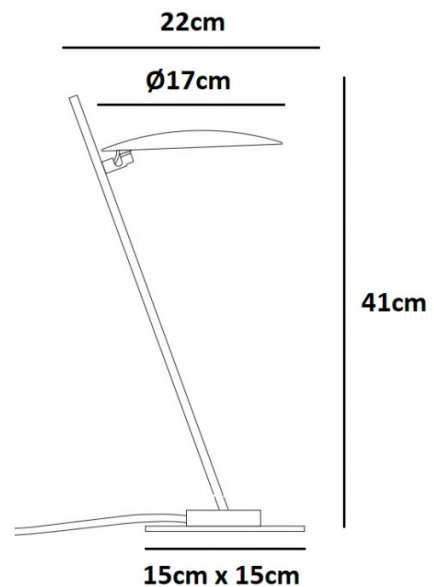

Light Source: 10W, 2700K, 1441 Lumens

IP Code: 20

Dimming: In-line dimmer included on cable.

Dimensions: Shade: Ø17cm
Height: 41cm
Width: 22cm
Base: 15cm x 15cm

For all sales and technical enquiries, please contact: