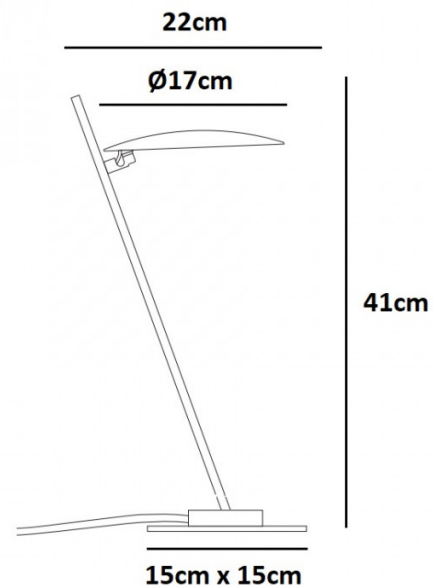

## PRODUCT SPECIFICATION

**Light Source:** 10W, 2700K, 1441 Lumens

**IP Code:** 20

**Dimming:** In-line dimmer included on cable.

**Dimensions:** Shade: Ø17cm  
Height: 41cm  
Width: 22cm  
Base: 15cm x 15cm