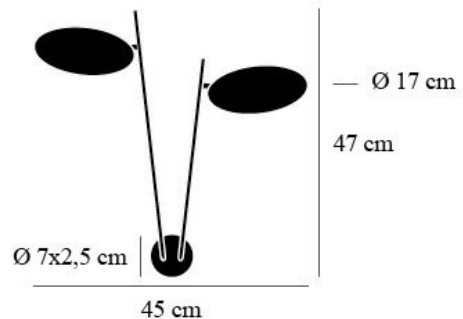

H ledge 29 cm