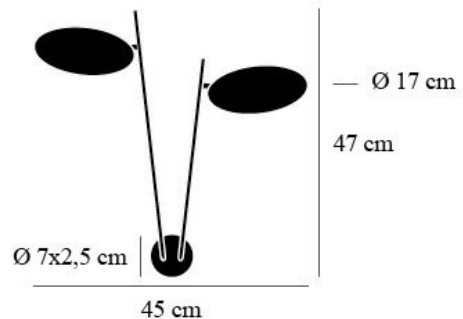

## PRODUCT SPECIFICATION

**Light Source:** 17W, 2700K, 3400 Lumens

**IP Code:** 20

**Dimming:** Dimmable using trailing edge systems.

**Dimensions:** Shade: Ø17cm  
Height: 47cm  
Length: 45cm  
Wall Mount: Ø7cm