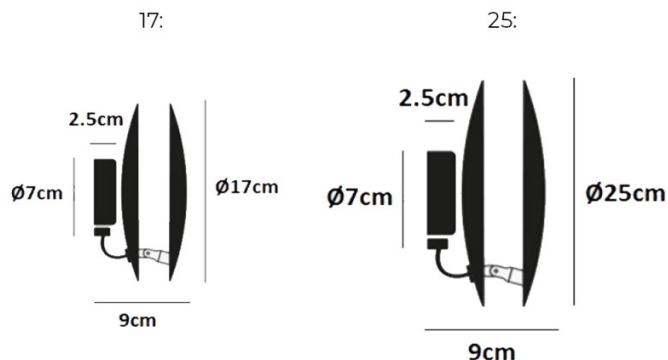

Light Source: 17W, 2700K, 1700 Lumens

IP Code: 20

Dimming: Dimmable using trailing edge systems.

Dimensions: 17:

Disc Diameter: Ø17 cm
Back Plate Dimensions: Ø7 x 2.5 cm
Depth: 9 cm

25:

Disc Diameter: Ø25 cm
Back Plate Dimensions: Ø7 x 2.5 cm
Depth: 9 cm