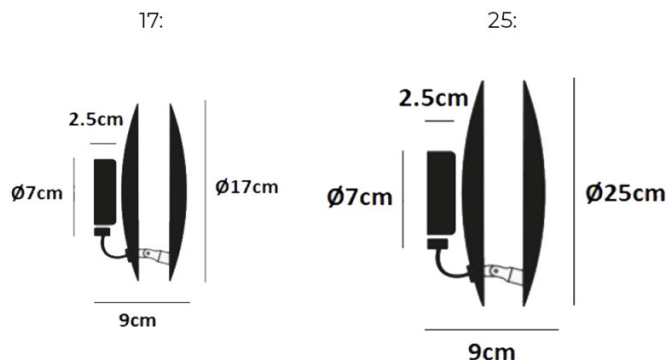

## PRODUCT SPECIFICATION

**Light Source:** 17W, 2700K, 1700 Lumens

**IP Code:** 20

**Dimming:** Dimmable using trailing edge systems.

**Dimensions:** 17:

Disc Diameter: Ø17 cm  
Back Plate Dimensions: Ø7 x 2.5 cm  
Depth: 9 cm

**25:**

Disc Diameter: Ø25 cm  
Back Plate Dimensions: Ø7 x 2.5 cm  
Depth: 9 cm

**For all sales and technical enquiries, please contact:**

+44 (0)114 263 4266

[info@davidvillagelighting.co.uk](mailto:info@davidvillagelighting.co.uk)