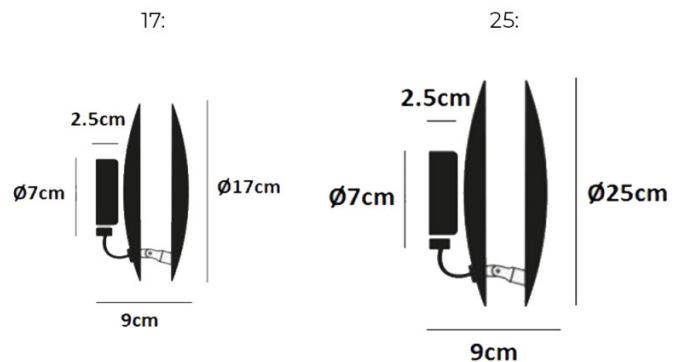

Light Source: 17W, 2700K, 1700 Lumens

IP Code: 20

Dimming: Dimmable using trailing edge systems.

Dimensions: 17:

Disc Diameter: Ø17 cm
Back Plate Dimensions: Ø7 x 2.5 cm
Depth: 9 cm

25:

Disc Diameter: Ø25 cm
Back Plate Dimensions: Ø7 x 2.5 cm
Depth: 9 cm