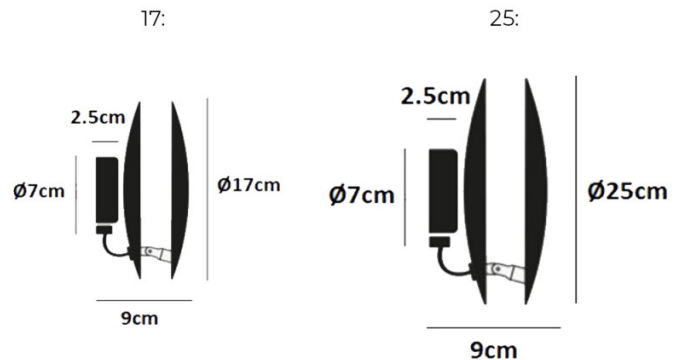

## PRODUCT SPECIFICATION

**Light Source:** 17W, 2700K, 1700 Lumens

**IP Code:** 20

**Dimming:** Dimmable using trailing edge systems.

**Dimensions:** 17:

Disc Diameter: Ø17 cm  
Back Plate Dimensions: Ø7 x 2.5 cm  
Depth: 9 cm

**25:**

Disc Diameter: Ø25 cm  
Back Plate Dimensions: Ø7 x 2.5 cm  
Depth: 9 cm

**For all sales and technical enquiries, please contact:**

+44 (0)114 263 4266

[info@davidvillagelighting.co.uk](mailto:info@davidvillagelighting.co.uk)