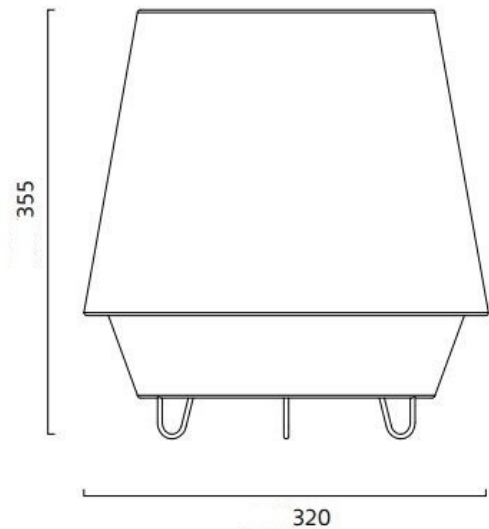

## PRODUCT SPECIFICATION

- Light Source:** 1 x 42W E27 (excluded)
- IP Code:** 20
- Dimming:** In line on/off switch included on product.
- Dimensions:** Width of shade: 32 cm  
Length of shade: 35.5 cm  
Cable length: 2.5 Meters