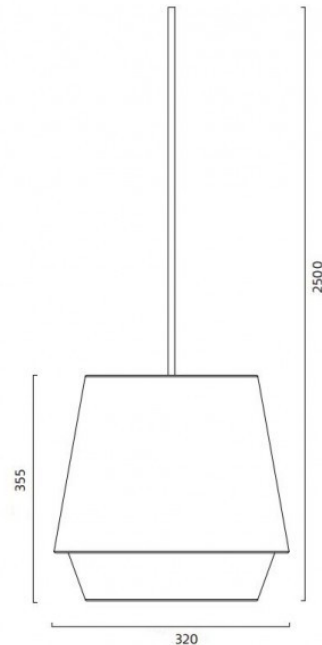

Zero Elements Large Suspension

LA3399

SOURCE: <https://www.davidvillagelighting.co.uk/product/Zero-Elements-Large-Suspension/15849>

PRODUCT DESCRIPTION

Designer: Note Design Studio

Zero Elements Large Suspension. Note Design Studio's fascination for the Nordic mountains and its light. Dawn, dusk, midnight sun. Glittering lakes, wilderness and flora. Elements simple shapes direct the light and well-balanced materials give the design elasticity and great usability; these textile fixtures are available in blue and white color as standard. other colors on request.

For further details on custom colours please [contact us](#) .

PRODUCT SPECIFICATION

Light Source: 1 x max 42W E27 (excluded)

IP Code: 20

Dimensions: Width of shade: 32 cm
Length of shade: 35.5 cm
Total drop: 250 cm