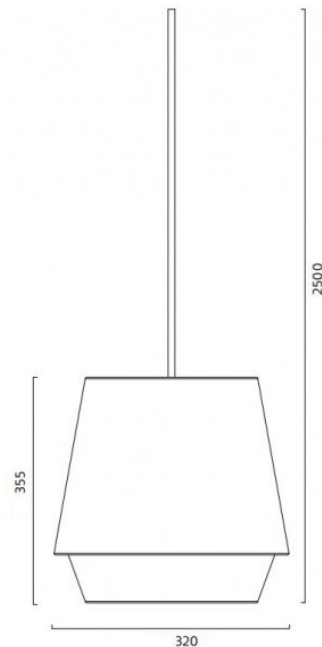

Zero Elements Large Suspension

LA3399

SOURCE: <https://www.davidvillagelighting.co.uk/product/Zero-Elements-Large-Suspension/15849>

PRODUCT DESCRIPTION

Designer: Note Design Studio

Zero Elements Large Suspension. Note Design Studio's fascination for the Nordic mountains and its light. Dawn, dusk, midnight sun. Glittering lakes, wilderness and flora. Elements simple shapes direct the light and well-balanced materials give the design elasticity and great usability; these textile fixtures are available in blue and white color as standard. other colors on request.

For further details on custom colours please [contact us](#) .

PRODUCT SPECIFICATION

Light Source: 1 x max 42W E27 (excluded)

IP Code: 20

Dimensions: Width of shade: 32 cm
Length of shade: 35.5 cm
Total drop: 250 cm