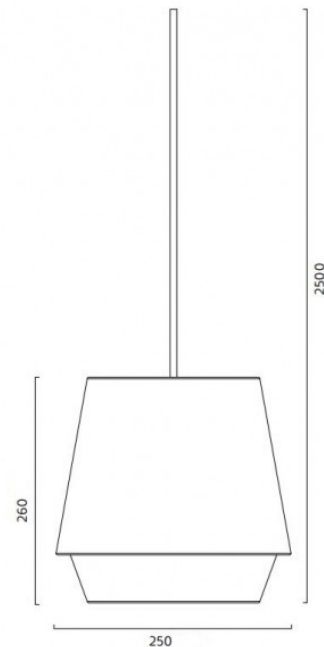

For further details on custom colours please [contact us](#) .

PRODUCT SPECIFICATION

Light Source: 1 x max 42W E27 (excluded)

IP Code: 20

Dimensions: Width of shade: 25 cm
Length of shade: 26 cm
Total drop: 250 cm