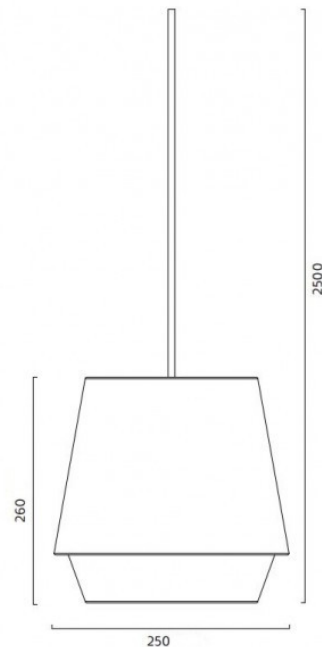

For further details on custom colours please [contact us](#) .

PRODUCT SPECIFICATION

Light Source: 1 x max 42W E27 (excluded)

IP Code: 20

Dimensions: Width of shade: 25 cm
Length of shade: 26 cm
Total drop: 250 cm