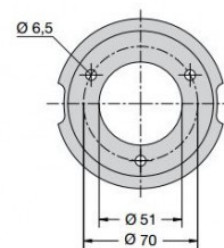

Montageplatte
Mounting plate
Contre-plaque