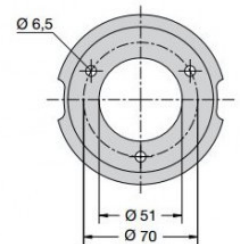

Montageplatte
Mounting plate
Contre-plaque