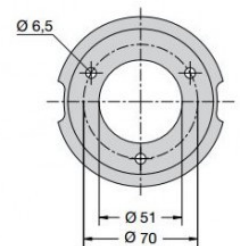

Montageplatte
Mounting plate
Contre-plaque