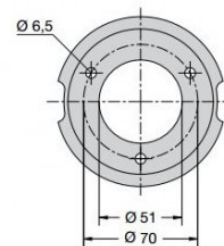

Montageplatte
Mounting plate
Contre-plaque