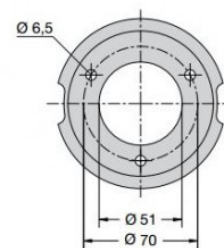

Bega 77070 In ground - Small

LA3390

SOURCE: <https://www.davidvillagelighting.co.uk/product/Bega-77070-In-ground---Small/15840>

PRODUCT DESCRIPTION

Bega 77070 in-ground luminaire, small.

LED surface-mounted luminaire with four-sided light sectors for installation on a foundation, an anchorage unit or a connection housing (both excluded - please contact us for price: 0114 263 4266). Remote driver required, contact us for options.

Luminaire made of aluminium alloy and stainless steel.
Borosilicate glass, silicone gasket. Mounting plate made of stainless steel.

PRODUCT SPECIFICATION

Light Source: 2.6W, 3000K, 29 Lumens

IP Code: 67

Montageplatte
Mounting plate
Contre-plaque