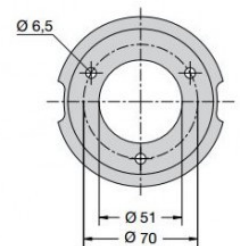

Luminaire made of aluminium alloy and stainless steel. Borosilicate glass, silicone gasket. Mounting plate made of stainless steel.

PRODUCT SPECIFICATION

Light Source: 2.6W, 3000K, 29 Lumens

IP Code: 67

Montageplatte
Mounting plate
Contre-plaque