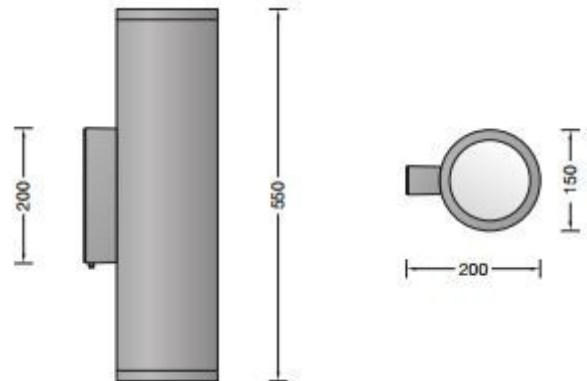

For all sales and technical enquiries, please contact:

+44 (0)114 263 4266

info@davidvillagelighting.co.uk

www.davidvillagelighting.co.uk