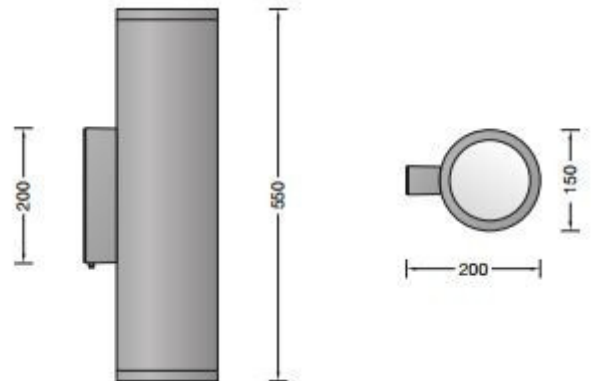

For all sales and technical enquiries, please contact:

+44 (0)114 263 4266

info@davidvillagelighting.co.uk

www.davidvillagelighting.co.uk