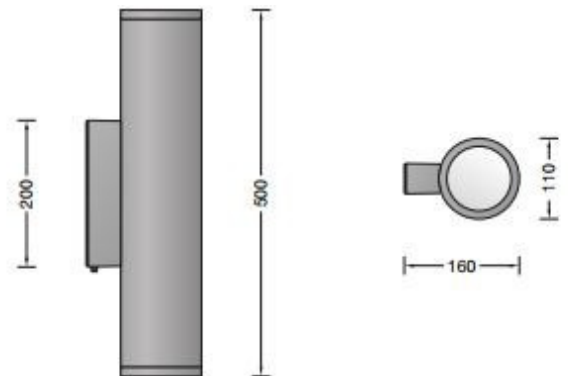

For all sales and technical enquiries, please contact:

+44 (0)114 263 4266

info@davidvillagelighting.co.uk

www.davidvillagelighting.co.uk