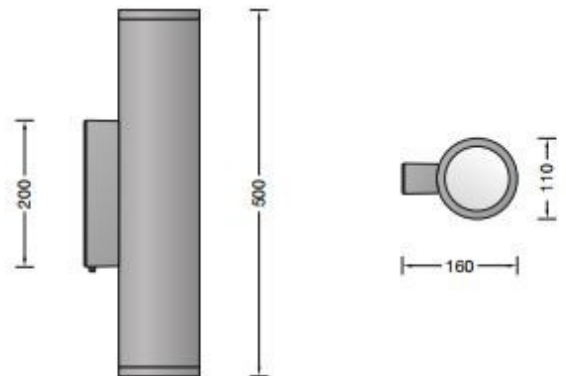

For all sales and technical enquiries, please contact:

+44 (0)114 263 4266

info@davidvillagelighting.co.uk

www.davidvillagelighting.co.uk