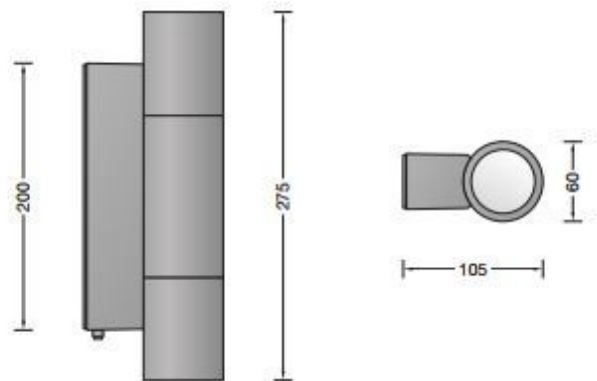

Bega 66512 Small LED Wall

LA3383

SOURCE: <https://www.davidvillagelighting.co.uk/product/Bega-66512-Small-LED-Wall/15833>

PRODUCT DESCRIPTION

Bega 66512 wall light, small - LED, available in a graphite, white and silver finish. Light emission on two sides. Suitable for interior or exterior lighting.

PRODUCT SPECIFICATION

- Light Source:** 5.4W, 3000K, 297 Lumens
OR
5.4W, 4000K, 312 Lumens
- IP Code:** 65
- Dimming:** Non-dimmable

For all sales and technical enquiries, please contact:

+44 (0)114 263 4266