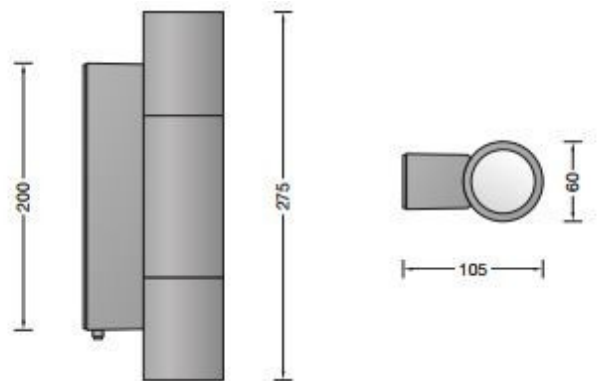

Bega 66512 Small LED Wall

LA3383

SOURCE: <https://www.davidvillagelighting.co.uk/product/Bega-66512-Small-LED-Wall/15833>

PRODUCT DESCRIPTION

Bega 66512 wall light, small - LED, available in a graphite, white and silver finish. Light emission on two sides. Suitable for interior or exterior lighting.

PRODUCT SPECIFICATION

- Light Source:** 5.4W, 3000K, 297 Lumens
OR
5.4W, 4000K, 312 Lumens
- IP Code:** 65
- Dimming:** Non-dimmable

For all sales and technical enquiries, please contact:

+44 (0)114 263 4266