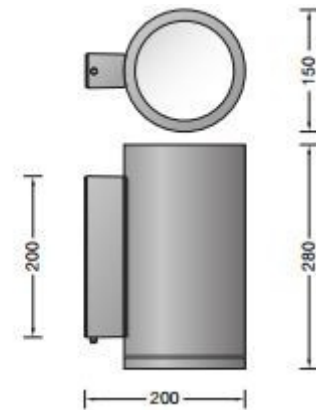

For all sales and technical enquiries, please contact:

+44 (0)114 263 4266

info@davidvillagelighting.co.uk

www.davidvillagelighting.co.uk