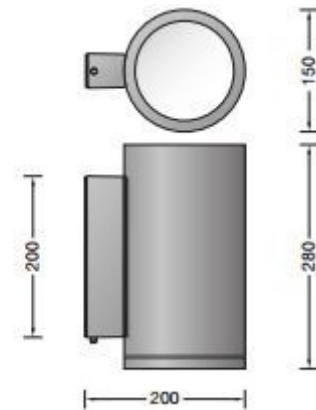

Bega 66698 Large LED Wall Light

LA3381

SOURCE: <https://www.davidvillagelighting.co.uk/product/Bega-66698-Large-LED-Wall-Light/15832>

PRODUCT DESCRIPTION

Bega 66698 wall light, large - LED, available in a graphite, white and silver finish. Light emission on one side only.

Luminaire made of aluminium alloy, aluminium and stainless steel. Clear safety glass. Silicone gasket.

PRODUCT SPECIFICATION

Light Source: 15W, 3000K, 1250 Lumens

IP Code: 65

Dimming: DALI dimmable.

For all sales and technical enquiries, please contact: