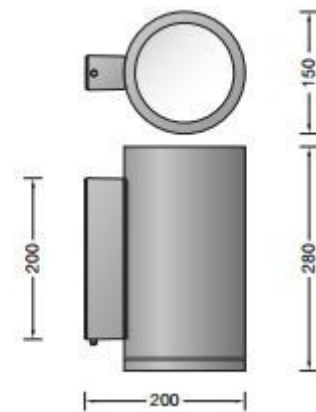

For all sales and technical enquiries, please contact:

+44 (0)114 263 4266

info@davidvillagelighting.co.uk

www.davidvillagelighting.co.uk