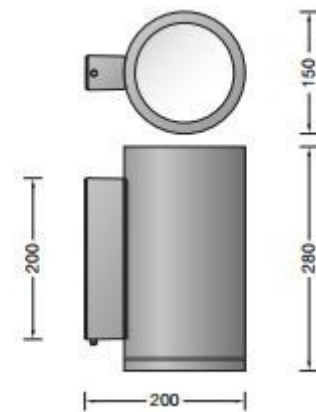

Bega 66698 Large LED Wall Light

LA3381

SOURCE: <https://www.davidvillagelighting.co.uk/product/Bega-66698-Large-LED-Wall-Light/15832>

PRODUCT DESCRIPTION

Bega 66698 wall light, large - LED, available in a graphite, white and silver finish. Light emission on one side only.

Luminaire made of aluminium alloy, aluminium and stainless steel. Clear safety glass. Silicone gasket.

PRODUCT SPECIFICATION

Light Source: 15W, 3000K, 1250 Lumens

IP Code: 65

Dimming: DALI dimmable.

For all sales and technical enquiries, please contact: