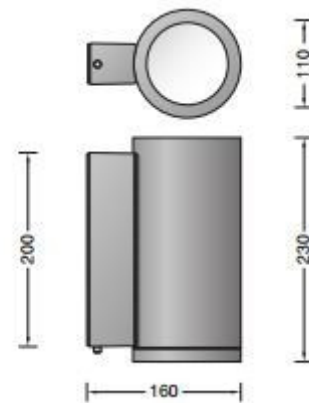

Bega 66655 Medium LED Wall

LA3381/M

SOURCE: <https://www.davidvillagelighting.co.uk/product/Bega-66655-Medium-LED-Wall/15831>

PRODUCT DESCRIPTION

Bega 66655 wall light, medium - LED, available in a graphite, white and silver finish. Light emission on one side only. Suitable for interior or exterior lighting.

Luminaire made of aluminium alloy, aluminium and stainless steel. Clear safety glass. Silicone gasket.

DALI dimmable

PRODUCT SPECIFICATION

- Light Source:** 10W, 3000K, 772 Lumens
OR
10W, 4000K, 813 Lumens
- IP Code:** 65
- Dimming:** DALI dimmable.