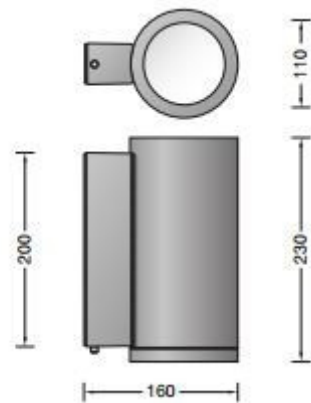

Bega 66655 Medium LED Wall

LA3381/M

SOURCE: <https://www.davidvillagelighting.co.uk/product/Bega-66655-Medium-LED-Wall/15831>

PRODUCT DESCRIPTION

Bega 66655 wall light, medium - LED, available in a graphite, white and silver finish. Light emission on one side only. Suitable for interior or exterior lighting.

Luminaire made of aluminium alloy, aluminium and stainless steel. Clear safety glass. Silicone gasket.

DALI dimmable

PRODUCT SPECIFICATION

- Light Source:** 10W, 3000K, 772 Lumens
OR
10W, 4000K, 813 Lumens
- IP Code:** 65
- Dimming:** DALI dimmable.