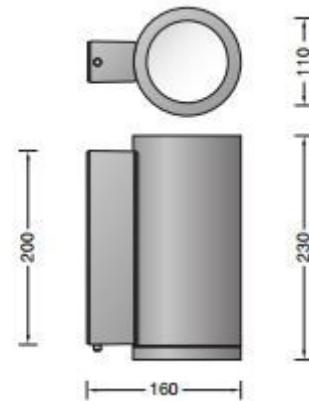

Bega 66655 Medium LED Wall

LA3381/M

SOURCE: <https://www.davidvillagelighting.co.uk/product/Bega-66655-Medium-LED-Wall/15831>

PRODUCT DESCRIPTION

Bega 66655 wall light, medium - LED, available in a graphite, white and silver finish. Light emission on one side only. Suitable for interior or exterior lighting.

Luminaire made of aluminium alloy, aluminium and stainless steel. Clear safety glass. Silicone gasket.

DALI dimmable

PRODUCT SPECIFICATION

- Light Source:** 10W, 3000K, 772 Lumens
OR
10W, 4000K, 813 Lumens
- IP Code:** 65
- Dimming:** DALI dimmable.