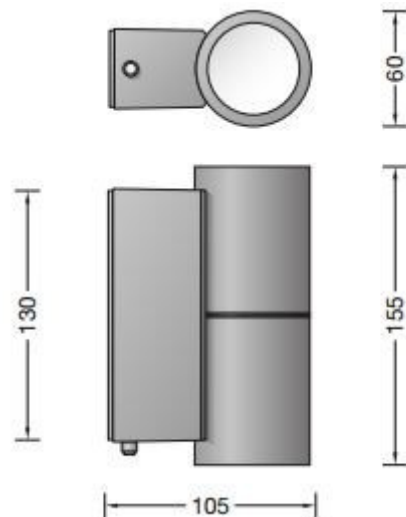

Bega 66649 Small LED Wall

LA3380

SOURCE: <https://www.davidvillagelighting.co.uk/product/Bega-66649-Small-LED-Wall/15830>

PRODUCT DESCRIPTION

Bega 66649 wall light, small - LED, available in a graphite, white and silver finish. Light emission on one side only. Suitable for interior or exterior lighting.

Luminaire made of aluminium alloy, aluminium and stainless steel. Clear safety glass. Silicone gasket.

PRODUCT SPECIFICATION

- Light Source:** 2.5W, 3000K, 164 Lumens
OR
2.5W, 4000K, 172 Lumens
- IP Code:** 65
- Dimming:** Non-dimmable.