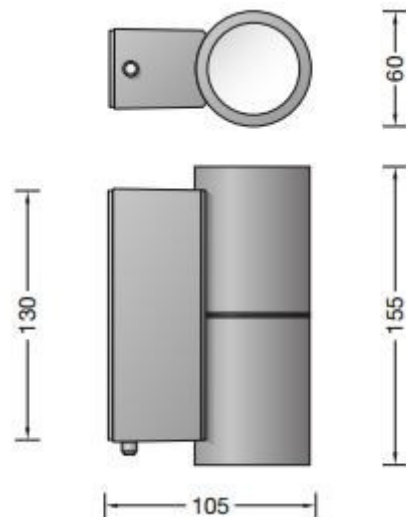

For all sales and technical enquiries, please contact:

+44 (0)114 263 4266

info@davidvillagelighting.co.uk

www.davidvillagelighting.co.uk