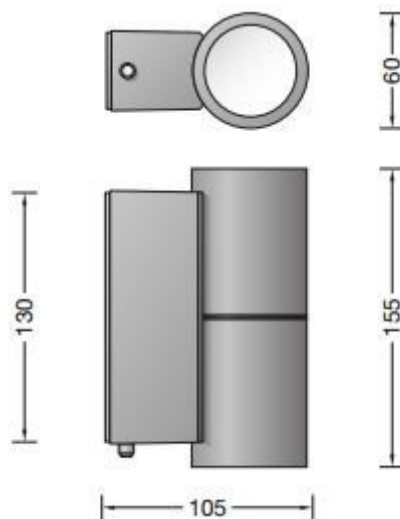

Bega 66649 Small LED Wall

LA3380

SOURCE: <https://www.davidvillagelighting.co.uk/product/Bega-66649-Small-LED-Wall/15830>

PRODUCT DESCRIPTION

Bega 66649 wall light, small - LED, available in a graphite, white and silver finish. Light emission on one side only. Suitable for interior or exterior lighting.

Luminaire made of aluminium alloy, aluminium and stainless steel. Clear safety glass. Silicone gasket.

PRODUCT SPECIFICATION

- Light Source:** 2.5W, 3000K, 164 Lumens
OR
2.5W, 4000K, 172 Lumens
- IP Code:** 65
- Dimming:** Non-dimmable.