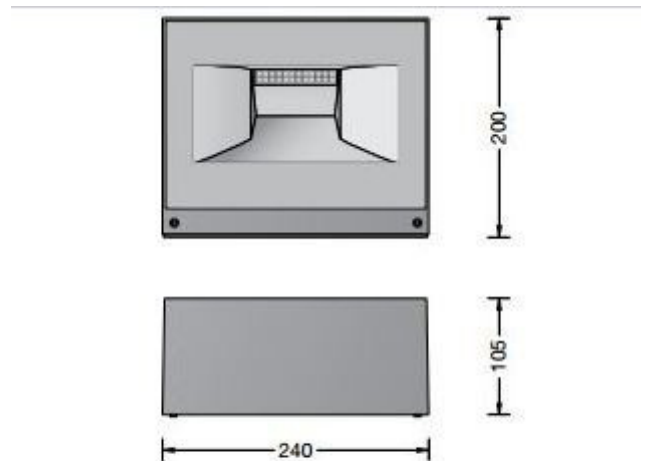

**Bega 22392 Wall LED -
Symmetrical**

LA3378

SOURCE: <https://www.davidvillagelighting.co.uk/product/Bega-22392-Wall-LED---Symmetrical/15828>

PRODUCT DESCRIPTION

Bega 22392 wall light - symmetrical, available in a graphite, white or silver finish. Suitable for interior or exterior use. See extra images to see light distribution. Luminaire made of aluminium alloy, aluminium and stainless steel. Clear safety glass.

PRODUCT SPECIFICATION

- Light Source:** 21.2W, 3000K, 3030lumens
OR
21.2W, 4000K, 3117lumens
- IP Code:** 65
- Dimming:** DALI dimmable

Bega 2392 symmetrical

For all sales and technical enquiries, please contact:
 +44 (0)114 263 4266
info@davidvillagelighting.co.uk
www.davidvillagelighting.co.uk