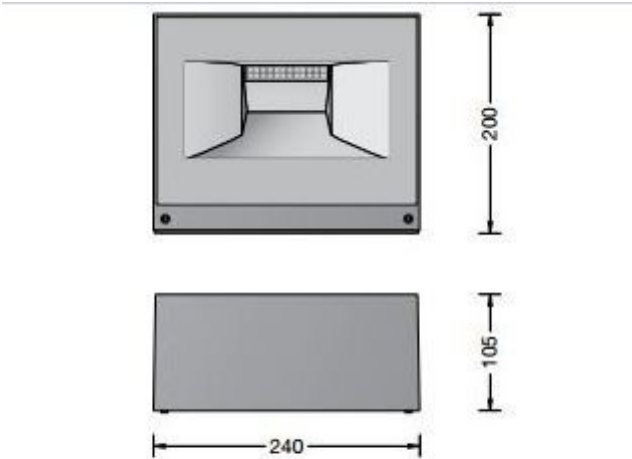

**Bega 22392 Wall LED -
Symmetrical**

LA3378

SOURCE: <https://www.davidvillagelighting.co.uk/product/Bega-22392-Wall-LED---Symmetrical/15828>

PRODUCT DESCRIPTION

Bega 22392 wall light - symmetrical, available in a graphite, white or silver finish. Suitable for interior or exterior use. See extra images to see light distribution. Luminaire made of aluminium alloy, aluminium and stainless steel. Clear safety glass.

PRODUCT SPECIFICATION

- Light Source:** 21.2W, 3000K, 3030lumens
OR
21.2W, 4000K, 3117lumens
- IP Code:** 65
- Dimming:** DALI dimmable

Bega 2392 symmetrical

For all sales and technical enquiries, please contact:
 +44 (0)114 263 4266
info@davidvillagelighting.co.uk
www.davidvillagelighting.co.uk