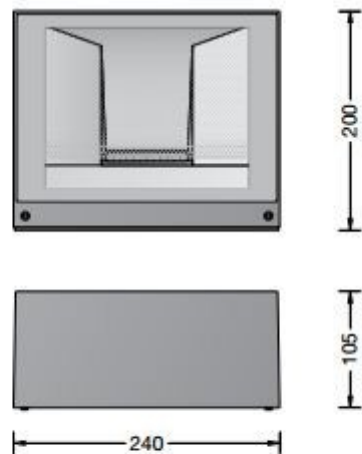

**Bega 22386 Wall LED -  
Asymmetrical**

LA3377

SOURCE: <https://www.davidvillagelighting.co.uk/product/Bega-22386-Wall-LED---Asymmetrical/15827>

**PRODUCT DESCRIPTION**

Bega 22386 wall light - Asymmetrical, available in a graphite, white or silver finish. Suitable for interior or exterior use. See extra images to see light distribution. Luminaire made of aluminium alloy, aluminium and stainless steel. Clear safety glass.

**PRODUCT SPECIFICATION**

- Light Source:** 21.5W, 3000K, 2011lumens  
OR  
21.5W, 4000K, 2074lumens
- IP Code:** 65
- Dimming:** DALI dimmable

Bega 2386 asymmetrical

**For all sales and technical enquiries, please contact:**  
 +44 (0)114 263 4266  
 info@davidvillagelighting.co.uk  
 www.davidvillagelighting.co.uk