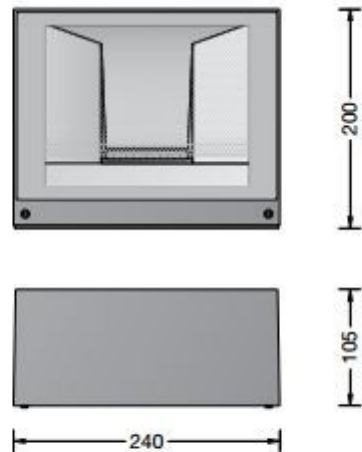

**Bega 22386 Wall LED -  
Asymmetrical**

LA3377

SOURCE: <https://www.davidvillagelighting.co.uk/product/Bega-22386-Wall-LED---Asymmetrical/15827>

**PRODUCT DESCRIPTION**

Bega 22386 wall light - Asymmetrical, available in a graphite, white or silver finish. Suitable for interior or exterior use. See extra images to see light distribution. Luminaire made of aluminium alloy, aluminium and stainless steel. Clear safety glass.

**PRODUCT SPECIFICATION**

**Light Source:** 21.5W, 3000K, 2011lumens  
OR  
21.5W, 4000K, 2074lumens  
**IP Code:** 65  
**Dimming:** DALI dimmable

Bega 2386 asymmetrical

**For all sales and technical enquiries, please contact:**