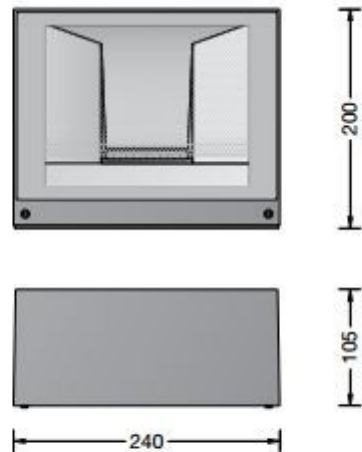

**Bega 22386 Wall LED -  
Asymmetrical**

LA3377

SOURCE: <https://www.davidvillagelighting.co.uk/product/Bega-22386-Wall-LED---Asymmetrical/15827>

**PRODUCT DESCRIPTION**

Bega 22386 wall light - Asymmetrical, available in a graphite, white or silver finish. Suitable for interior or exterior use. See extra images to see light distribution. Luminaire made of aluminium alloy, aluminium and stainless steel. Clear safety glass.

**PRODUCT SPECIFICATION**

- Light Source:** 21.5W, 3000K, 2011lumens  
OR  
21.5W, 4000K, 2074lumens
- IP Code:** 65
- Dimming:** DALI dimmable

Bega 2386 asymmetrical

**For all sales and technical enquiries, please contact:**