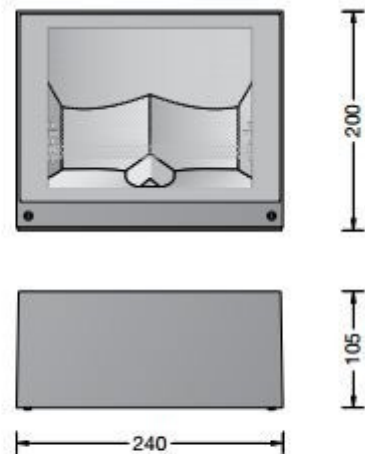

Bega 2383 flat beam