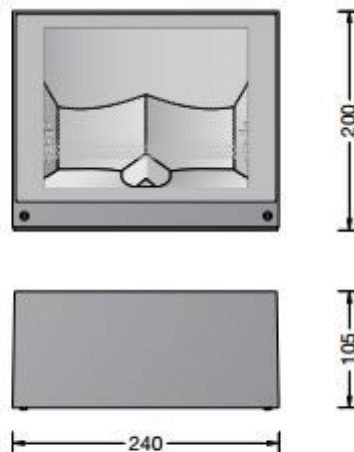

Bega 2383 flat beam