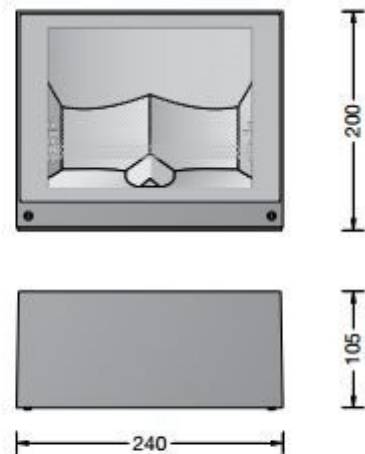

Bega 22383 Wall LED - Flat Beam

LA3376

SOURCE: <https://www.davidvillagelighting.co.uk/product/Bega-22383-Wall-LED---Flat-Beam/15826>

PRODUCT DESCRIPTION

Bega 22383 wall light - Flat Beam

Available in a graphite, white or silver finish. Suitable for interior or exterior use. See extra images to see light distribution. Luminaire made of aluminium alloy, aluminium and stainless steel. Clear safety glass.

PRODUCT SPECIFICATION

- Light Source:** 19W, 3000K, 2324lumens
Or
19W, 4000K, 2381lumens
- IP Code:** 65
- Dimming:** DALI dimmable

Bega 2383 flat beam

For all sales and technical enquiries, please contact: