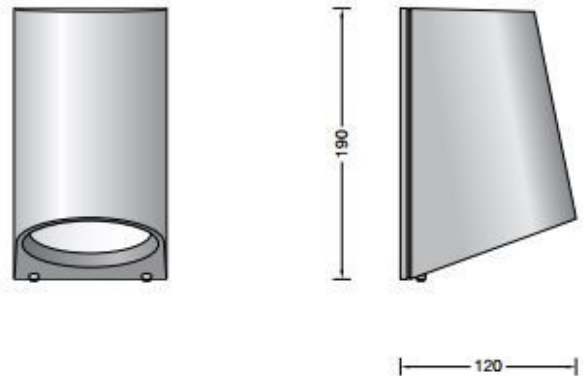

For all sales and technical enquiries, please contact:

+44 (0)114 263 4266

info@davidvillagelighting.co.uk

www.davidvillagelighting.co.uk