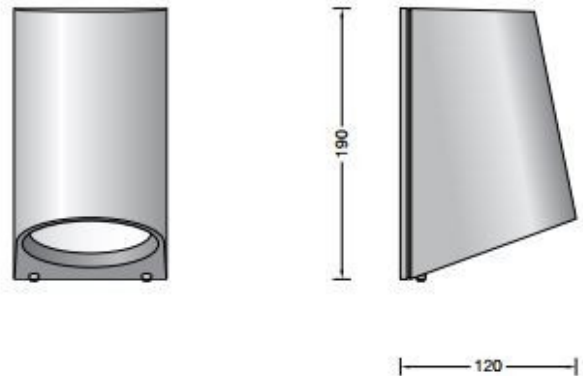

Bega 24502 Wall LED Medium

LA3375

SOURCE: <https://www.davidvillagelighting.co.uk/product/Bega-24502-Wall-LED-Medium/15825>

PRODUCT DESCRIPTION

Bega 24502 wall light

LED available in graphite or a silver finish. Suitable for interior or exterior use.

Luminaire made of aluminium alloy, aluminium and stainless steel. Clear safety glass.

PRODUCT SPECIFICATION

- Light Source:** 17W, 3000K, 1216 Lumens
OR
17W, 4000K, 1300 Lumens
- IP Code:** 64
- Dimming:** DALI dimmable