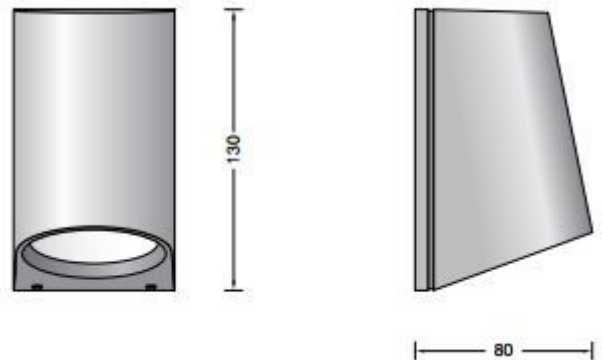

Bega 24501 Wall LED Small

LA3374

SOURCE: <https://www.davidvillagelighting.co.uk/product/Bega-24501-Wall-LED-Small/15824>

PRODUCT DESCRIPTION

Bega 24501 Wall Light.

LED available in graphite or a silver finish. Suitable for interior or exterior use.

Wall luminaire for glare-free lighting of walls, traffic areas and house entrances. Very robust luminaire with excellent lighting qualities. The used LED technique offers durability and optimal light output with low power consumption at the same time.

Luminaire made of aluminium alloy, aluminium and stainless steel. Clear safety glass.

PRODUCT SPECIFICATION

- Light Source:** 5.1W, 3000K, 342 Lumens
OR
5.1W, 4000K, 366 Lumens
- IP Code:** 64
- Dimming:** Non dimmable.