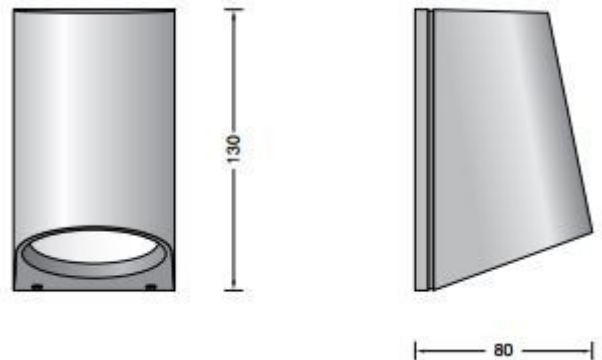

Bega 24501 Wall LED Small

LA3374

SOURCE: <https://www.davidvillagelighting.co.uk/product/Bega-24501-Wall-LED-Small/15824>

**PRODUCT DESCRIPTION**

Bega 24501 Wall Light.

LED available in graphite or a silver finish. Suitable for interior or exterior use.

Wall luminaire for glare-free lighting of walls, traffic areas and house entrances. Very robust luminaire with excellent lighting qualities. The used LED technique offers durability and optimal light output with low power consumption at the same time.

Luminaire made of aluminium alloy, aluminium and stainless steel. Clear safety glass.

**PRODUCT SPECIFICATION**

- Light Source:** 5.1W, 3000K, 342 Lumens  
OR  
5.1W, 4000K, 366 Lumens
- IP Code:** 64
- Dimming:** Non dimmable.