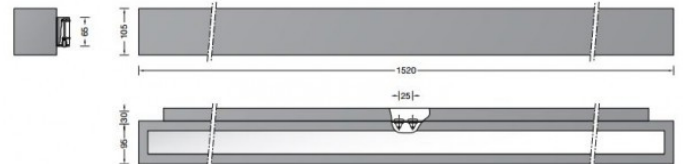

## PRODUCT DESCRIPTION

Bega 24605 wall light

Available in a graphite or silver finish. Suitable for interior or exterior use. Light emission on two sides.

Cast aluminium, aluminium and stainless steel. Safety glass, frosted.