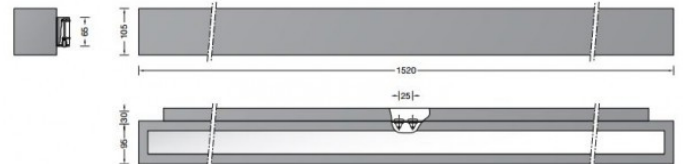

Bega 24605 Wall LED Large

LA3373

SOURCE: <https://www.davidvillagelighting.co.uk/product/Bega-24605-Wall-LED-Large/15823>

PRODUCT DESCRIPTION

Bega 24605 wall light

Available in a graphite or silver finish. Suitable for interior or exterior use. Light emission on two sides.

Cast aluminium, aluminium and stainless steel. Safety glass, frosted.

PRODUCT SPECIFICATION

Light Source: 33.8W, 3000K, 1736 Lumens
OR
33.8W, 4000K, 1781 Lumens

IP Code: 65

Dimming: DALI dimmable

For all sales and technical enquiries, please contact: