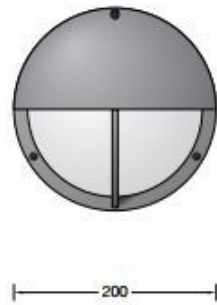

Bega 24344 Wall Small - LED

LA3368

SOURCE: <https://www.davidvillagelighting.co.uk/product/Bega-24344-Wall-Small---LED/15818>

PRODUCT DESCRIPTION

Bega 24344 wall light, small - LED, available in a graphite, white or silver finish. Suitable for interior or exterior use.

Shielded LED wall luminaire with high protection class for a variety of lighting tasks. A luminaire made of die cast aluminium and impact resistant crystal glass. The used LED technique offers durability and optimal light output with low power consumption at the same time.

Luminaire made of aluminium alloy, aluminium and stainless steel. Crystal glass with optical structure.

PRODUCT SPECIFICATION

- Light Source:** 5W, 3000K, 277 Lumens
OR
5W, 4000K, 277 Lumens
- IP Code:** 65
- Dimming:** Non dimmable.