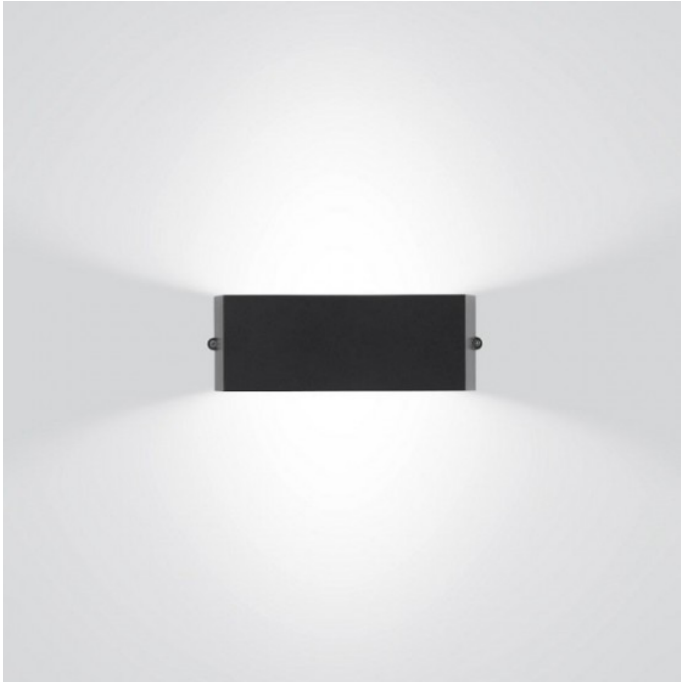

# BEGA

## Bega 22297 Wall Small Fluorescent

LA3366

SOURCE: <https://www.davidvillagelighting.co.uk/product/Bega-22297-Wall-Small-Fluorescent/15816>

### PRODUCT DESCRIPTION

Bega 22297 wall light, small, available in a graphite, white or silver finish. Suitable for interior or exterior use. Light emission on two sides. Wall luminaire with shielded light source. A luminaire of high protection class and single-sided, downwards directed light sector.