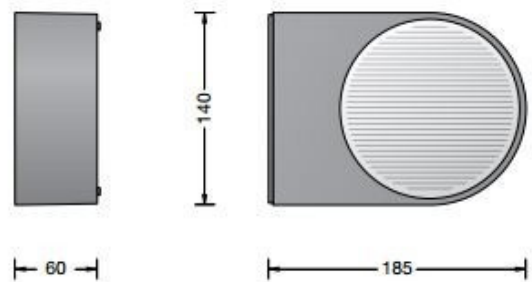

For all sales and technical enquiries, please contact:

+44 (0)114 263 4266

info@davidvillagelighting.co.uk

www.davidvillagelighting.co.uk