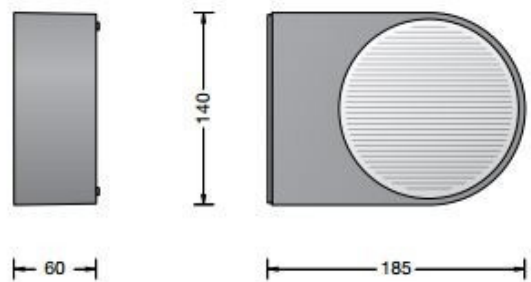

Bega 33224 Wall LED Large

LA3361

SOURCE: <https://www.davidvillagelighting.co.uk/product/Bega-33224-Wall-LED-Large/15811>

PRODUCT DESCRIPTION

Bega 33224 wall light

Available in a graphite or silver finish. Suitable for interior or exterior use.

Cast aluminium, aluminium and stainless steel. Safety glass with optical texture.

PRODUCT SPECIFICATION

**Light Source:** 8.6W, 3000K, 489 Lumens

**IP Code:** 65

**Dimming:** Non-dimmable.

**For all sales and technical enquiries, please contact:**