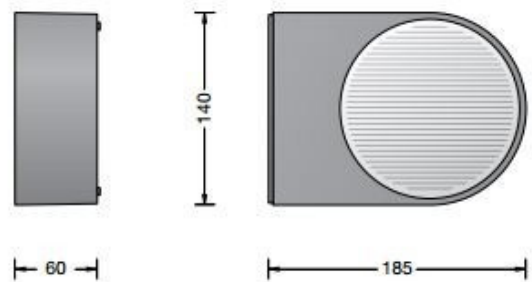

Bega 33224 Wall LED Large

LA3361

SOURCE: <https://www.davidvillagelighting.co.uk/product/Bega-33224-Wall-LED-Large/15811>

PRODUCT DESCRIPTION

Bega 33224 wall light

Available in a graphite or silver finish. Suitable for interior or exterior use.

Cast aluminium, aluminium and stainless steel. Safety glass with optical texture.

PRODUCT SPECIFICATION

Light Source: 8.6W, 3000K, 489 Lumens

IP Code: 65

Dimming: Non-dimmable.

For all sales and technical enquiries, please contact: