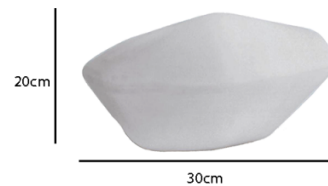

Oluce Stones Outdoor Floor Light has a IP65 rating, allowing these impressive lamps to go outside for a relaxing alfresco evening. These luminous stones are available in three different sizes: small, medium and large.

PRODUCT SPECIFICATION

Light Source: **Small** - 1x Max 12W, E27 (included)
Medium - 1x Max 25W, E27 (included)
Large - 1x Max 25W, E27 (included)

IP Code: 65

Dimming: Integrated dimmer on product

Dimensions: Small
 Height: 15cm
 Length: 18cm
 Base: 27cm

Medium
 Height: 20cm
 Length: 30cm
 Base: 42cm

Large
 Height: 30cm
 Length: 45cm
 Base: 63cm

For all sales and technical enquiries, please contact:

+44 (0)114 263 4266

info@davidvillagelighting.co.uk

www.davidvillagelighting.co.uk