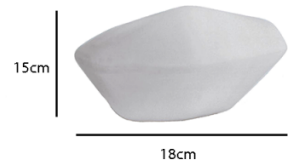

Oluce Stones Outdoor Floor Light has a IP65 rating, allowing these impressive lamps to go outside for a relaxing alfresco evening. These luminous stones are available in three different sizes: small, medium and large.

PRODUCT SPECIFICATION

Light Source: **Small** - 1x Max 12W, E27 (included)
Medium - 1x Max 25W, E27 (included)
Large - 1x Max 25W, E27 (included)

IP Code: 65

Dimming: Integrated dimmer on product

Dimensions: Small
 Height: 15cm
 Length: 18cm
 Base: 27cm

Medium
 Height: 20cm
 Length: 30cm
 Base: 42cm

Large
 Height: 30cm
 Length: 45cm
 Base: 63cm

For all sales and technical enquiries, please contact:

+44 (0)114 263 4266

info@davidvillagelighting.co.uk

www.davidvillagelighting.co.uk