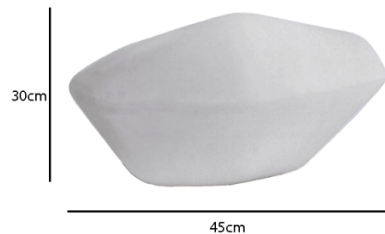

Oluce Stones Outdoor Floor Light has a IP65 rating, allowing these impressive lamps to go outside for a relaxing alfresco evening. These luminous stones are available in three different sizes: small, medium and large.

PRODUCT SPECIFICATION

Light Source: **Small** - 1x Max 12W, E27 (included)
Medium - 1x Max 25W, E27 (included)
Large - 1x Max 25W, E27 (included)

IP Code: 65

Dimming: Integrated dimmer on product

Dimensions: Small
 Height: 15cm
 Length: 18cm
 Base: 27cm

Medium
 Height: 20cm
 Length: 30cm
 Base: 42cm

Large
 Height: 30cm
 Length: 45cm
 Base: 63cm

For all sales and technical enquiries, please contact:

+44 (0)114 263 4266

info@davidvillagelighting.co.uk

www.davidvillagelighting.co.uk