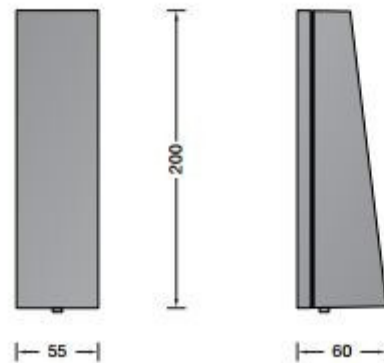

For all sales and technical enquiries, please contact:

+44 (0)114 263 4266

info@davidvillagelighting.co.uk

www.davidvillagelighting.co.uk