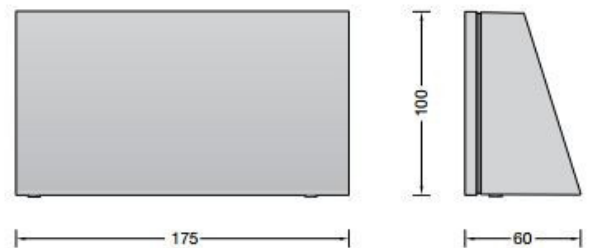

For all sales and technical enquiries, please contact:

+44 (0)114 263 4266

info@davidvillagelighting.co.uk

www.davidvillagelighting.co.uk