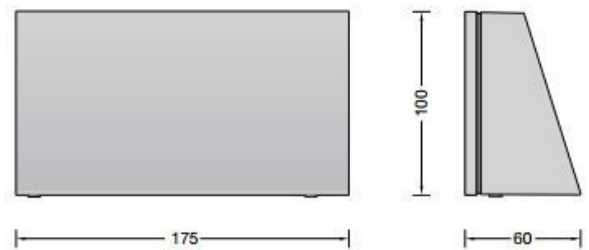

For all sales and technical enquiries, please contact:

+44 (0)114 263 4266

info@davidvillagelighting.co.uk

www.davidvillagelighting.co.uk