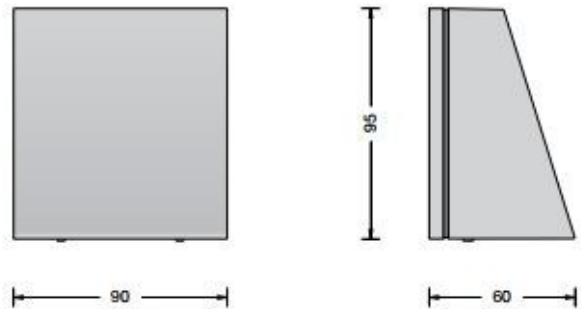

For all sales and technical enquiries, please contact:

+44 (0)114 263 4266

info@davidvillagelighting.co.uk

www.davidvillagelighting.co.uk