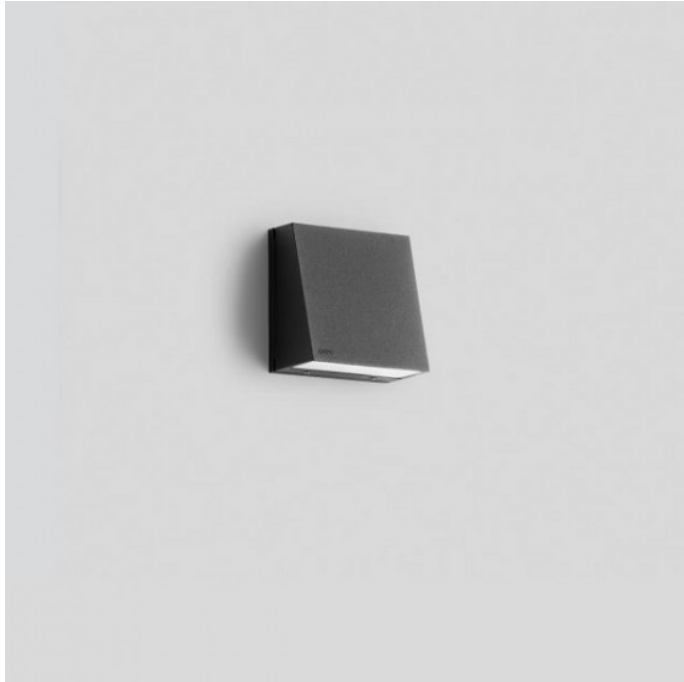

Bega 22215 Wall Small LED

LA3355

SOURCE: <https://www.davidvillagelighting.co.uk/product/Bega-22215-Wall-Small-LED/15802>

PRODUCT DESCRIPTION

22215 LED Small Wall Light by Bega

Bega 22215 wall light, small, available in a graphite or silver finish. Suitable for interior and exterior use. Cast aluminium, aluminium and stainless steel. Safety glass, frosted.