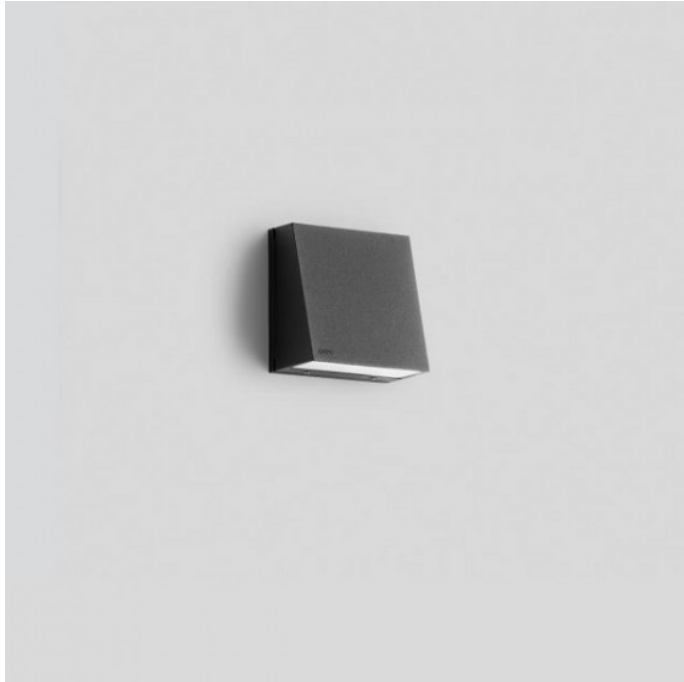

# Bega 22215 Wall Small LED

LA3355

SOURCE: <https://www.davidvillagelighting.co.uk/product/Bega-22215-Wall-Small-LED/15802>

### 22215 LED Small Wall Light by Bega

Bega 22215 wall light, small, available in a graphite or silver finish. Suitable for interior and exterior use. Cast aluminium, aluminium and stainless steel. Safety glass, frosted.