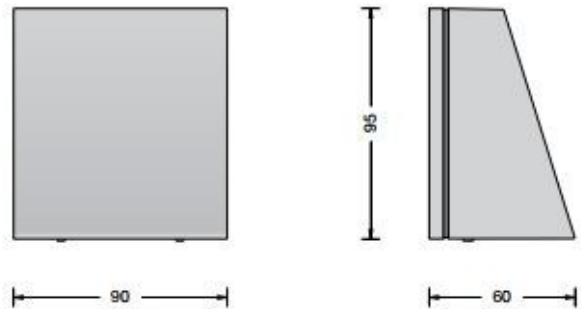

Bega 22215 Wall Small LED

LA3355

SOURCE: <https://www.davidvillagelighting.co.uk/product/Bega-22215-Wall-Small-LED/15802>

PRODUCT DESCRIPTION

22215 LED Small Wall Light by Bega

Bega 22215 wall light, small, available in a graphite or silver finish. Suitable for interior and exterior use. Cast aluminium, aluminium and stainless steel. Safety glass, frosted.

PRODUCT SPECIFICATION

- Light Source:** 3.4W, 3000K, 172 Lumens
or
3.4W, 4000K, 172 Lumens
- IP Code:** 64
- Dimming:** Non-dimmable.

For all sales and technical enquiries, please contact:

+44 (0)114 263 4266