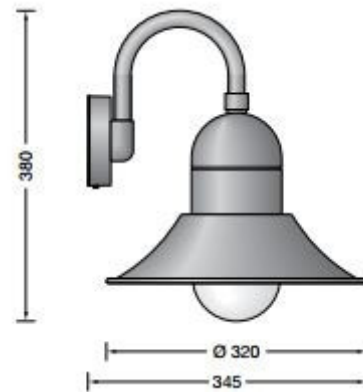

For all sales and technical enquiries, please contact:

+44 (0)114 263 4266

info@davidvillagelighting.co.uk

www.davidvillagelighting.co.uk