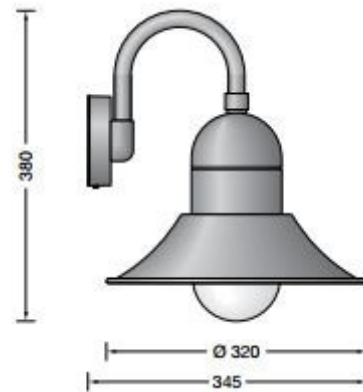

Bega 66491 Wall

LA3347

SOURCE: <https://www.davidvillagelighting.co.uk/product/Bega-66491-Wall/15793>

PRODUCT DESCRIPTION

Bega 66411 wall light available in graphite or white. Suitable for both interior and exterior lighting.

Cast aluminium, aluminium and stainless steel. Opal glass with thread.

Part supply guarantee: 20 years

PRODUCT SPECIFICATION

IP Code: 44

For all sales and technical enquiries, please contact:

+44 (0)114 263 4266