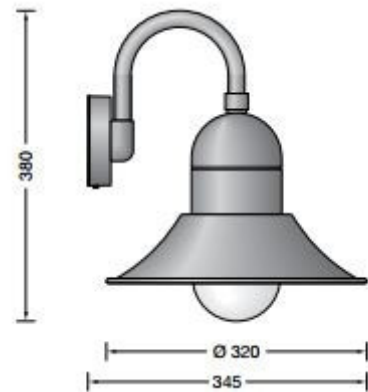

For all sales and technical enquiries, please contact:

+44 (0)114 263 4266

info@davidvillagelighting.co.uk

www.davidvillagelighting.co.uk