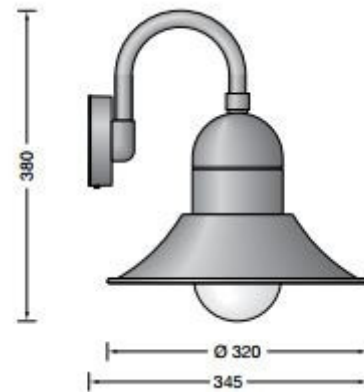

Bega 66491 Wall

LA3347

SOURCE: <https://www.davidvillagelighting.co.uk/product/Bega-66491-Wall/15793>

PRODUCT DESCRIPTION

Bega 66411 wall light available in graphite or white. Suitable for both interior and exterior lighting.

Cast aluminium, aluminium and stainless steel. Opal glass with thread.

Part supply guarantee: 20 years

PRODUCT SPECIFICATION

IP Code: 44

For all sales and technical enquiries, please contact:

+44 (0)114 263 4266