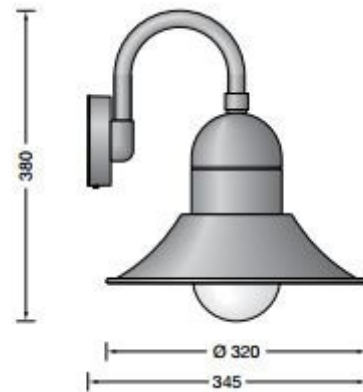

PRODUCT SPECIFICATION

Light Source: 11W, 3000K, 754 Lumens

IP Code: 44

Dimming: Non-dimmable

For all sales and technical enquiries, please contact:

+44 (0)114 263 4266

info@davidvillagelighting.co.uk

www.davidvillagelighting.co.uk