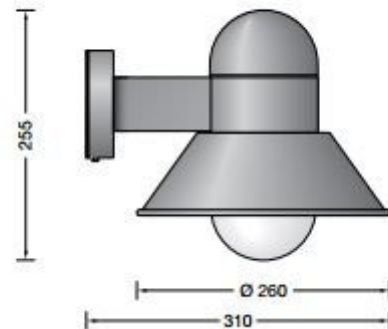

Bega 66290 Wall E27

LA3344

SOURCE: <https://www.davidvillagelighting.co.uk/product/Bega-66290-Wall-E27/15790>

PRODUCT DESCRIPTION

Bega 66290 wall light, available in a graphite or white finish. Suitable for interior or exterior use.

Luminaire made of aluminium alloy, aluminium and stainless steel. Opal glass with screw neck.

To take E27 lamp of choice.

Part supply guarantee: 20 years

PRODUCT SPECIFICATION

IP Code: 44

For all sales and technical enquiries, please contact: