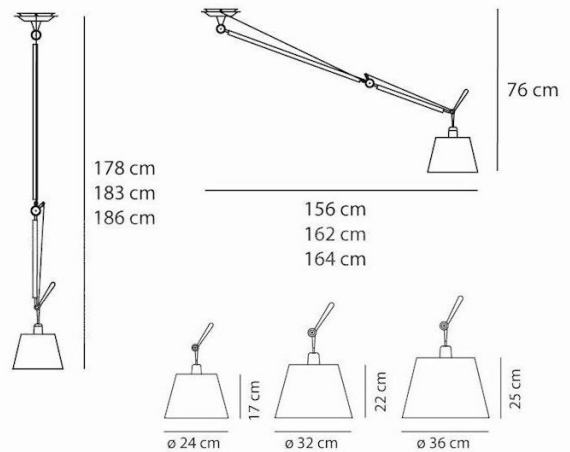

For all sales and technical enquiries, please contact:

+44 (0)114 263 4266

info@davidvillagelighting.co.uk

www.davidvillagelighting.co.uk