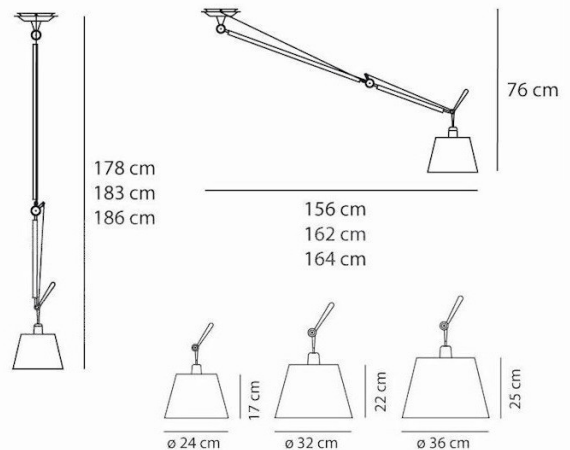

PRODUCT SPECIFICATION

Light Source: 240 - max 17W LED E27 (excluded)
320 - max 21W E27 (excluded)
360 - max 21W E27 (excluded)

IP Code: 20

Dimming: Dimmable via mains phase dimming.

Dimensions: 240 - Ø24 cm, L:156cm, H:178cm
320 - Ø32 cm, L:162cm, H:183cm
360 - Ø36 cm, L:164cm, H:186cm