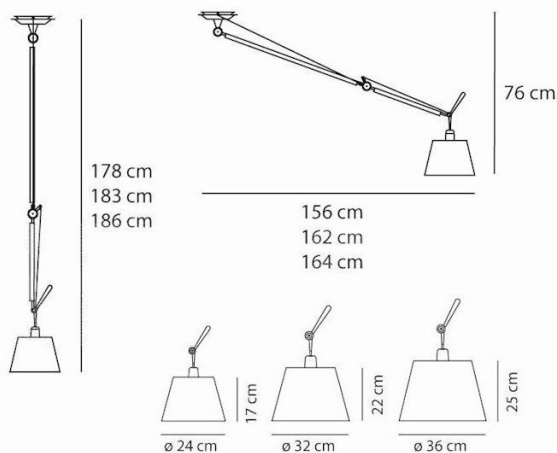

PRODUCT SPECIFICATION

Light Source: 240 - max 17W LED E27 (excluded)
320 - max 21W E27 (excluded)
360 - max 21W E27 (excluded)

IP Code: 20

Dimming: Dimmable via mains phase dimming.

Dimensions: 240 - Ø24 cm, L:156cm, H:178cm
320 - Ø32 cm, L:162cm, H:183cm
360 - Ø36 cm, L:164cm, H:186cm