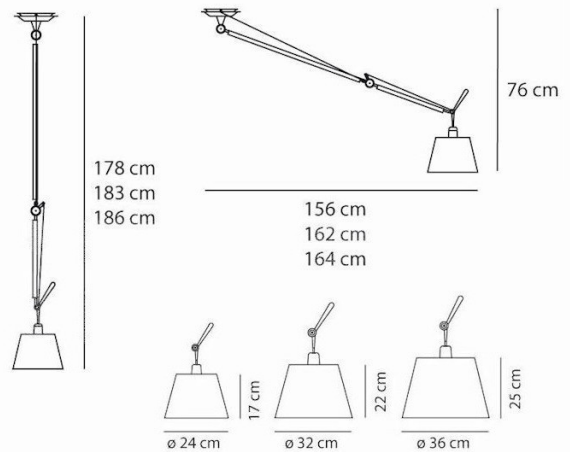

PRODUCT SPECIFICATION

**Light Source:** 240 - max 17W LED E27 (excluded)  
320 - max 21W E27 (excluded)  
360 - max 21W E27 (excluded)

**IP Code:** 20

**Dimming:** Dimmable via mains phase dimming.

**Dimensions:** 240 - Ø24 cm, L:156cm, H:178cm  
320 - Ø32 cm, L:162cm, H:183cm  
360 - Ø36 cm, L:164cm, H:186cm