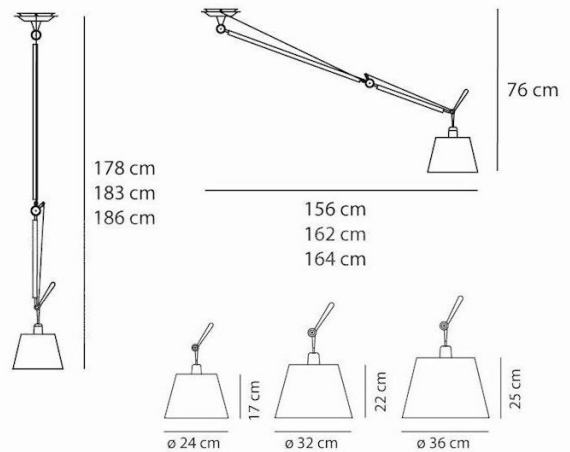

## PRODUCT SPECIFICATION

**Light Source:** 240 - max 17W LED E27 (excluded)  
320 - max 21W E27 (excluded)  
360 - max 21W E27 (excluded)

**IP Code:** 20

**Dimming:** Dimmable via mains phase dimming.

**Dimensions:** 240 - Ø24 cm, L:156cm, H:178cm  
320 - Ø32 cm, L:162cm, H:183cm  
360 - Ø36 cm, L:164cm, H:186cm