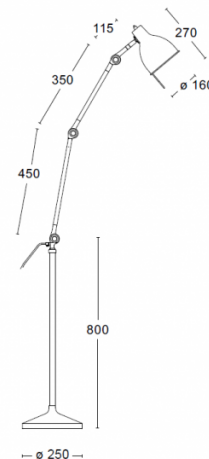

PRODUCT SPECIFICATION

Light Source: 1 x Max 7.5W LED E27 (excluded)

IP Code: 20

Dimming: Integrated on/off switch on the product.

Dimensions: Shade: Ø16cm
Shade Height: 27cm
Pillar Height: 80cm
Long Arm: 45cm
Middle Arm: 35cm
Short Arm: 11.5cm
Base: Ø25cm
Cable Length: 250cm