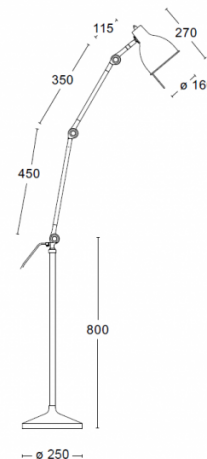

PRODUCT SPECIFICATION

Light Source: 1 x Max 7.5W LED E27 (excluded)

IP Code: 20

Dimming: Integrated on/off switch on the product.

Dimensions: Shade: Ø16cm
 Shade Height: 27cm
 Pillar Height: 80cm
 Long Arm: 45cm
 Middle Arm: 35cm
 Short Arm: 11.5cm
 Base: Ø25cm
 Cable Length: 250cm