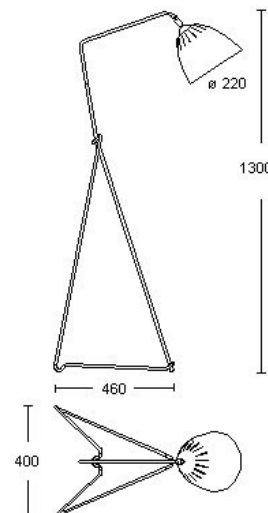

## Orsjo Belysning Lean LED Floor Lamp

The Orsjo Lean Floor Lamp is inspired by 1950's Scandinavian design, combining sleek modern lines with industrial expressions in the form of brass details. The Lean LED Floor lamp was designed by Jenny back and takes it's name from the backward-leaning stance the light is formed in. This floor lamp is produced from powder-coated metal, with a handle in rubber, showcasing a retro modern appeal. The Lean Floor Lamp adds a burst of personality to any setting, and the thin shade means no loss of light, making it stylish yet functional.

## PRODUCT SPECIFICATION

**Light Source:** 1 x Max 7.5W E27 LED (excluded)

**IP Code:** 20

**Dimming:** In line on/off switch included on cable.

**Dimensions:** Shade: Ø22cm  
Height: 130cm  
Base Width: 40cm  
Depth: 46cm  
Cable Length: 200cm