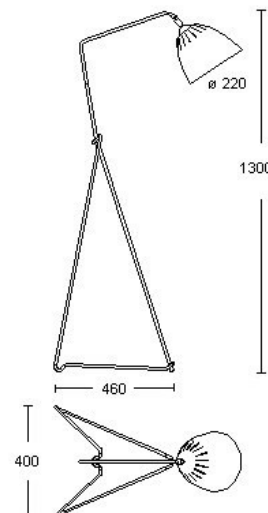

The Orsjo Lean Floor Lamp is inspired by 1950's Scandinavian design, combining sleek modern lines with industrial expressions in the form of brass details. The Lean LED Floor lamp was designed by Jenny back and takes it's name from the backward-leaning stance the light is formed in. This floor lamp is produced from powder-coated metal, with a handle in rubber, showcasing a retro modern appeal. The Lean Floor Lamp adds a burst of personality to any setting, and the thin shade means no loss of light, making it stylish yet functional.

PRODUCT SPECIFICATION

Light Source: 1 x Max 7.5W E27 LED (excluded)

IP Code: 20

Dimming: In line on/off switch included on cable.

Dimensions: Shade: Ø22cm
Height: 130cm
Base Width: 40cm
Depth: 46cm
Cable Length: 200cm