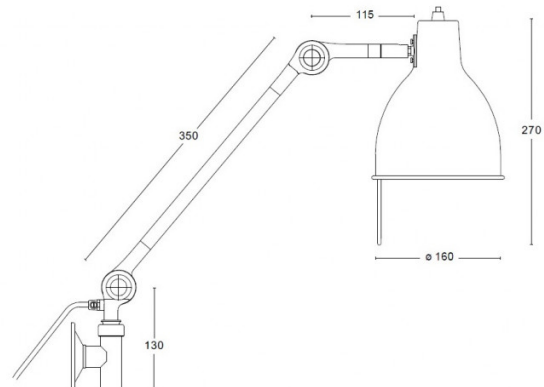

The PJ72 is available with a 250cm black cord, plug and wall attachment, or is suitable to be hard wired.

The purpose of these task lights is to create a comforting direct light that is perfect for workspaces without being too clinical or harsh. And this is why the PJ collection soon became an office classic. [Explore the PJ collection today.](#)

PRODUCT SPECIFICATION

Light Source: 1 x Max 7.5W LED E27 (excluded)

IP Code: 20

Dimming: Integrated on/off switch on the product.

Dimensions: Shade: Ø16cm
Long Arm: 35cm
Short Arm: 11.5cm
Wall Base Height: 13cm
Shade Height: 27cm
Cable Length: 250cm