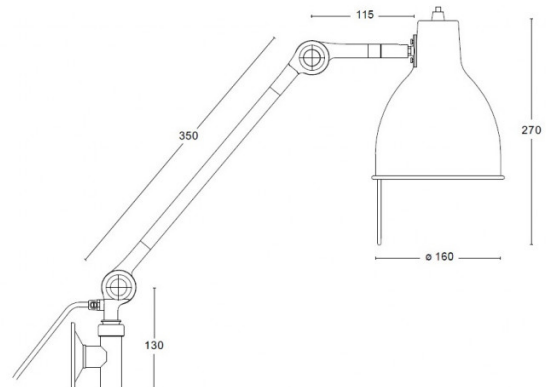

The PJ72 is available with a 250cm black cord, plug and wall attachment, or is suitable to be hard wired.

The purpose of these task lights is to create a comforting direct light that is perfect for workspaces without being too clinical or harsh. And this is why the PJ collection soon became an office classic. [Explore the PJ collection today.](#)

PRODUCT SPECIFICATION

Light Source: 1 x Max 7.5W LED E27 (excluded)

IP Code: 20

Dimming: Integrated on/off switch on the product.

Dimensions: Shade: Ø16cm
Long Arm: 35cm
Short Arm: 11.5cm
Wall Base Height: 13cm
Shade Height: 27cm
Cable Length: 250cm