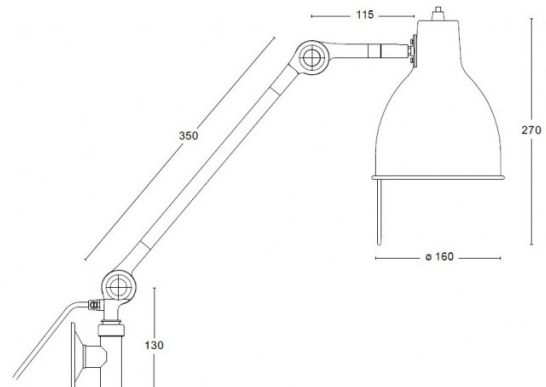

The flexible arm moves effortlessly, making it easy to angle the shade and brighten a particular area, this grants you the ability to create a direct light source and makes it a perfect task light. Due to its mounting option, the PJ72 also has the benefit of saving space, making it perfect for those smaller workspaces or home offices where you lack desk space.

The PJ72 is available with a 250cm black cord, plug and wall attachment, or is suitable to be hard wired.

The purpose of these task lights is to create a comforting direct light that is perfect for workspaces without being too clinical or harsh. And this is why the PJ collection soon became an office classic. [Explore the PJ collection today.](#)

PRODUCT SPECIFICATION

- Light Source:** 1 x Max 7.5W LED E27 (excluded)
- IP Code:** 20
- Dimming:** Integrated on/off switch on the product.
- Dimensions:**
 - Shade: Ø16cm
 - Long Arm: 35cm
 - Short Arm: 11.5cm
 - Wall Base Height: 13cm
 - Shade Height: 27cm
 - Cable Length: 250cm