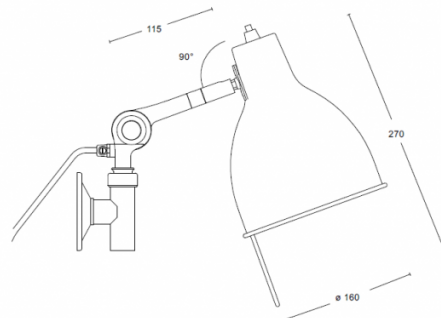

The PJ71 is available with a 250cm black cord, plug and wall attachment, or is suitable to be hard wired.

The purpose of these task lights is to create a comforting direct light that is perfect for workspaces without being too clinical or harsh. And this is why the PJ collection soon became an office classic. [Explore the PJ collection today.](#)

PRODUCT SPECIFICATION

Light Source: 1 x Max 7.5W E27 LED (excluded)

IP Code: 20

Dimming: Integrated on/off switch on the product.

Dimensions: Shade: Ø16cm
Height: 27cm
Arm Length: 11.5cm
Cable Length: 250cm