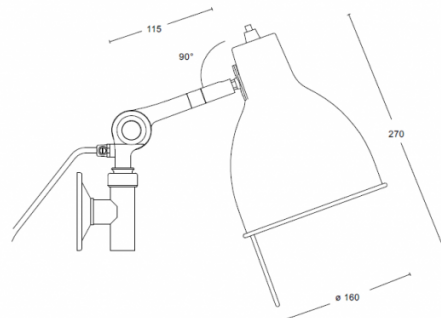

Unlike the other wall lights in the PJ collection, it boasts a smaller and more subtle design. Yet this does not effect the adjustability. The PJ71 still offers the benefits of extensive movement, granting you the ability to create a direct light source, making it a perfect task light. Due to its size and mounting options, the PJ71 also has the benefit of saving space, making it perfect for those smaller workspaces or home offices where you lack desk space.

The PJ71 is available with a 250cm black cord, plug and wall attachment, or is suitable to be hard wired.

The purpose of these task lights is to create a comforting direct light that is perfect for workspaces without being too clinical or harsh. And this is why the PJ collection soon became an office classic. [Explore the PJ collection today.](#)

PRODUCT SPECIFICATION

- Light Source:** 1 x Max 7.5W E27 LED (excluded)
- IP Code:** 20
- Dimming:** Integrated on/off switch on the product.
- Dimensions:** Shade: Ø16cm
Height: 27cm
Arm Length: 11.5cm
Cable Length: 250cm