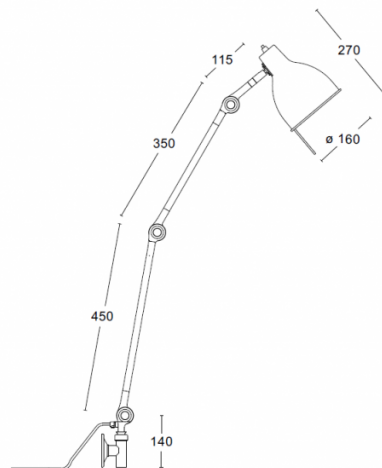

The PJ70 is available with a 250cm black cord, plug and wall attachment, or is suitable to be hard wired.

The purpose of these task lights is to create a comforting direct light that is perfect for workspaces without being too clinical or harsh. And this is why the PJ collection soon became an office classic. [Explore the PJ collection today.](#)

PRODUCT SPECIFICATION

Light Source: 1 x Max 7.5W E27 LED (excluded)

IP Code: 20

Dimming: Integrated on/off switch on the product.

Dimensions: Lower Arm: 45cm
Upper Arm: 35cm
Base Height: 14cm
Shade: Ø160cm
Shade Height: 27cm
Cable Length: 250cm