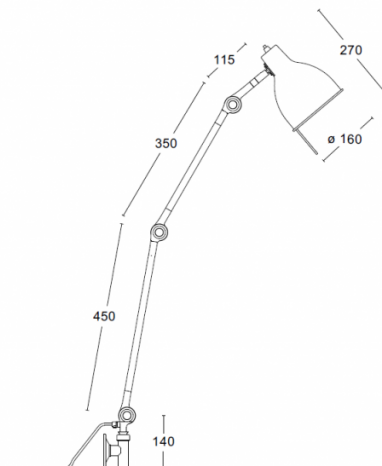

The PJ70 is available with a 250cm black cord, plug and wall attachment, or is suitable to be hard wired.

The purpose of these task lights is to create a comforting direct light that is perfect for workspaces without being too clinical or harsh. And this is why the PJ collection soon became an office classic. [Explore the PJ collection today.](#)

PRODUCT SPECIFICATION

Light Source: 1 x Max 7.5W E27 LED (excluded)

IP Code: 20

Dimming: Integrated on/off switch on the product.

Dimensions: Lower Arm: 45cm
Upper Arm: 35cm
Base Height: 14cm
Shade: Ø160cm
Shade Height: 27cm
Cable Length: 250cm