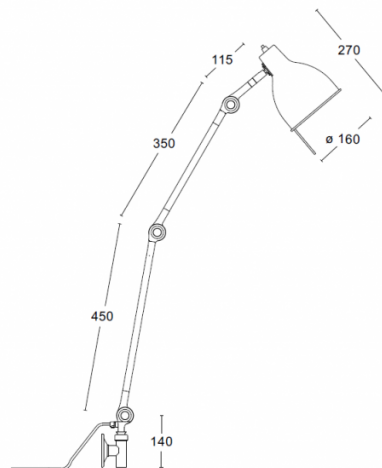

## PRODUCT SPECIFICATION

- Light Source:** 1 x Max 7.5W E27 LED (excluded)
- IP Code:** 20
- Dimming:** Integrated on/off switch on the product.
- Dimensions:** Lower Arm: 45cm  
Upper Arm: 35cm  
Base Height: 14cm  
Shade: Ø160cm  
Shade Height: 27cm  
Cable Length: 250cm