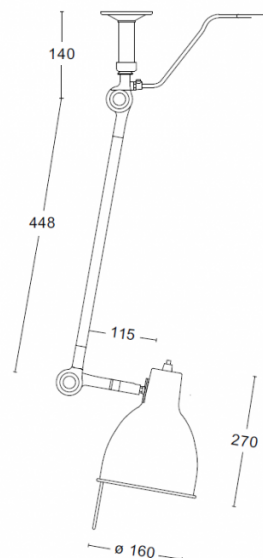

The PJ52 ceiling light is available in two variants. The PJ52 is the smaller version of the PJ50 ceiling light.

The purpose of these task lights is to create a comforting direct light that is perfect for workspaces without being too clinical or harsh. And this is why the PJ collection soon became an office classic. [Explore the PJ collection today.](#)

PRODUCT SPECIFICATION

- Light Source:** 1 x Max 7.5W E27 LED (excluded)
- IP Code:** 20
- Dimming:** Integrated on/off switch on the product.
- Dimensions:** Shade: Ø16cm
Height: 97.3cm

PJ52

For all sales and technical enquiries, please contact: