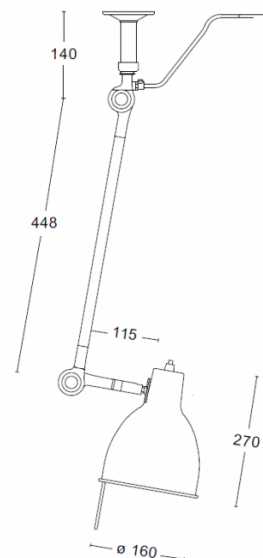

The PJ52 ceiling light is available in two variants. The PJ52 is the smaller version of the PJ50 ceiling light.

The purpose of these task lights is to create a comforting direct light that is perfect for workspaces without being too clinical or harsh. And this is why the PJ collection soon became an office classic. [Explore the PJ collection today.](#)

PRODUCT SPECIFICATION

Light Source: 1 x Max 7.5W E27 LED (excluded)

IP Code: 20

Dimming: Integrated on/off switch on the product.

Dimensions: Shade: Ø16cm
Height: 97.3cm

PJ52

For all sales and technical enquiries, please contact: